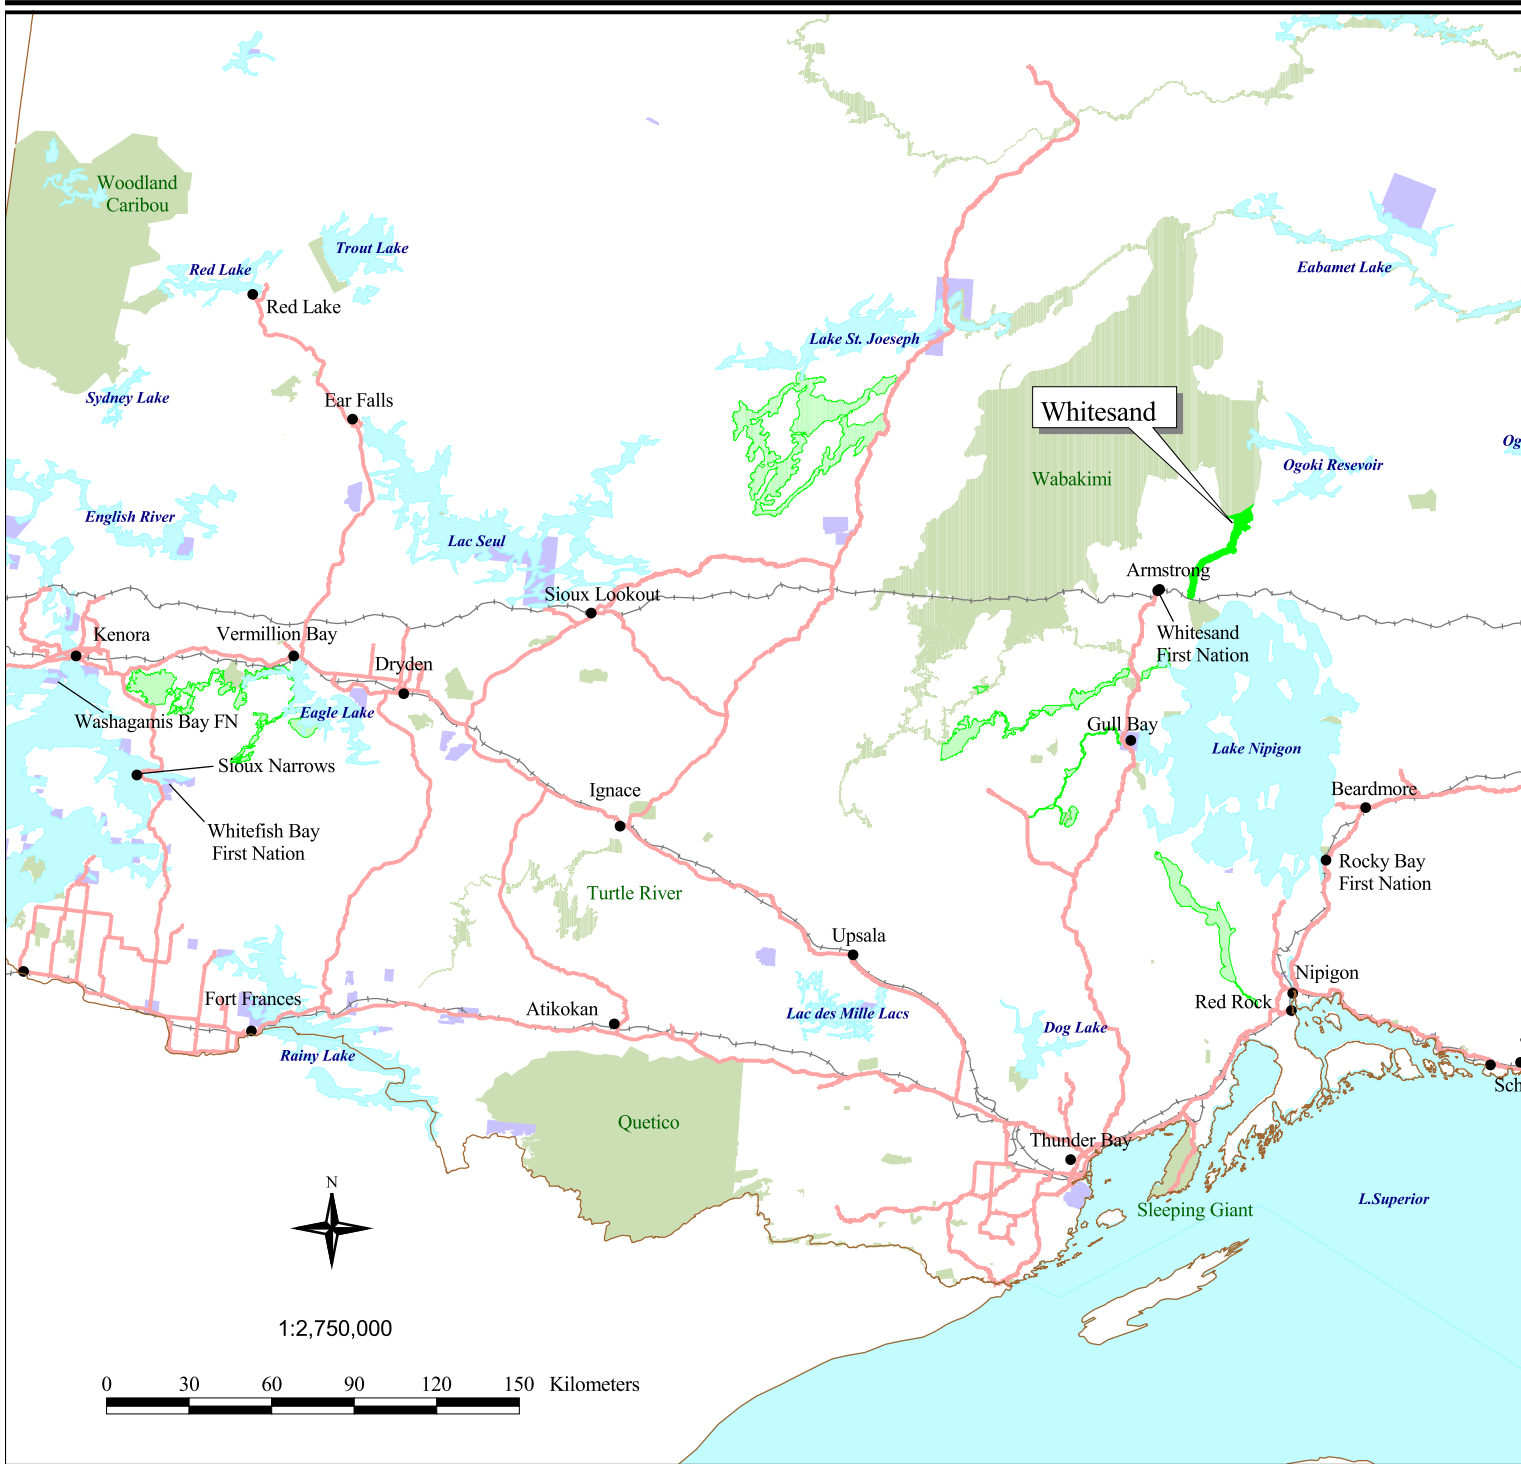

Regional Context

Whitesand Provincial Park P2253

1:2,750,000

Do not rely on this map as being a precise indicator of routes, locations of features, nor as a guide to navigation.

Published: March 2001
Copyright 2001, Queen's Printer for Ontario