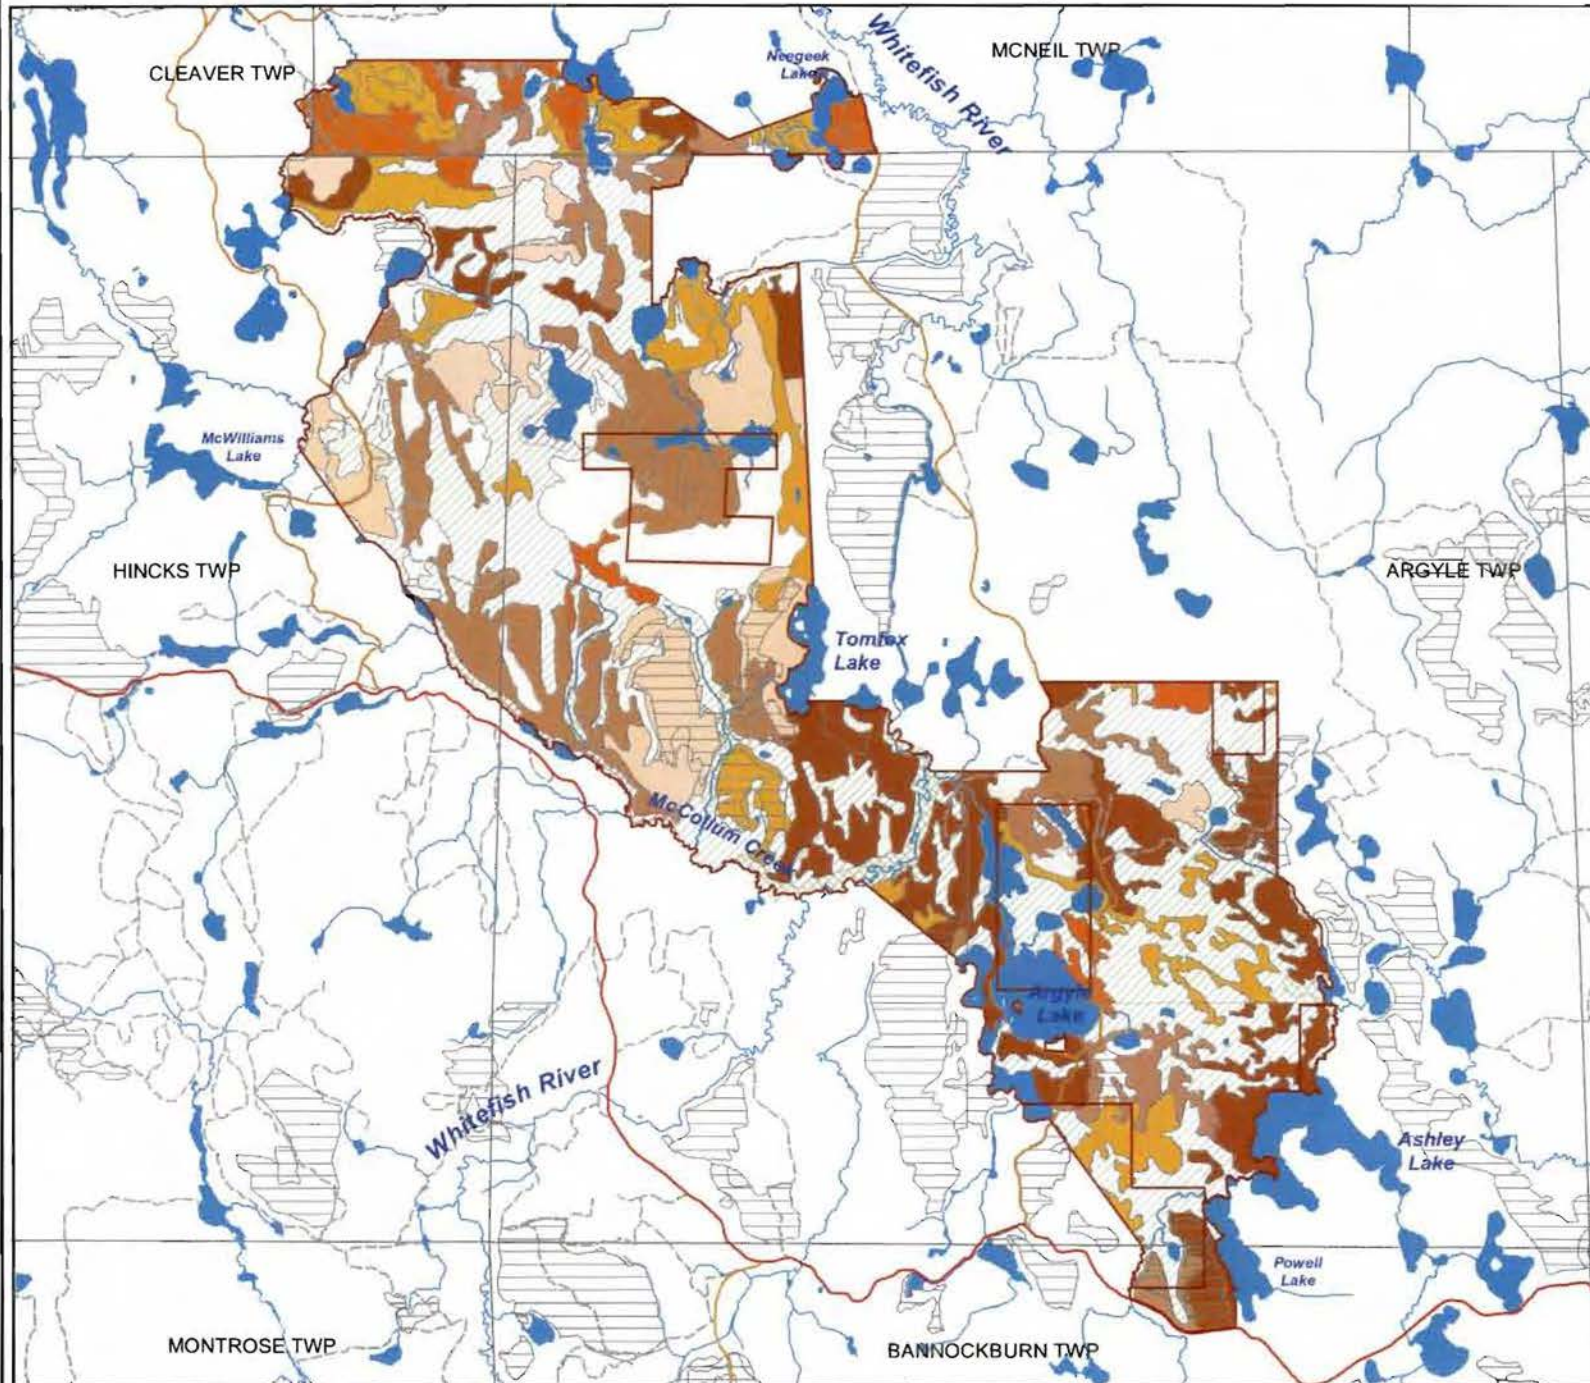

C1596 Whitefish River Sandy Till CR

STOCKING DISTRIBUTION

Scale 1:65,000