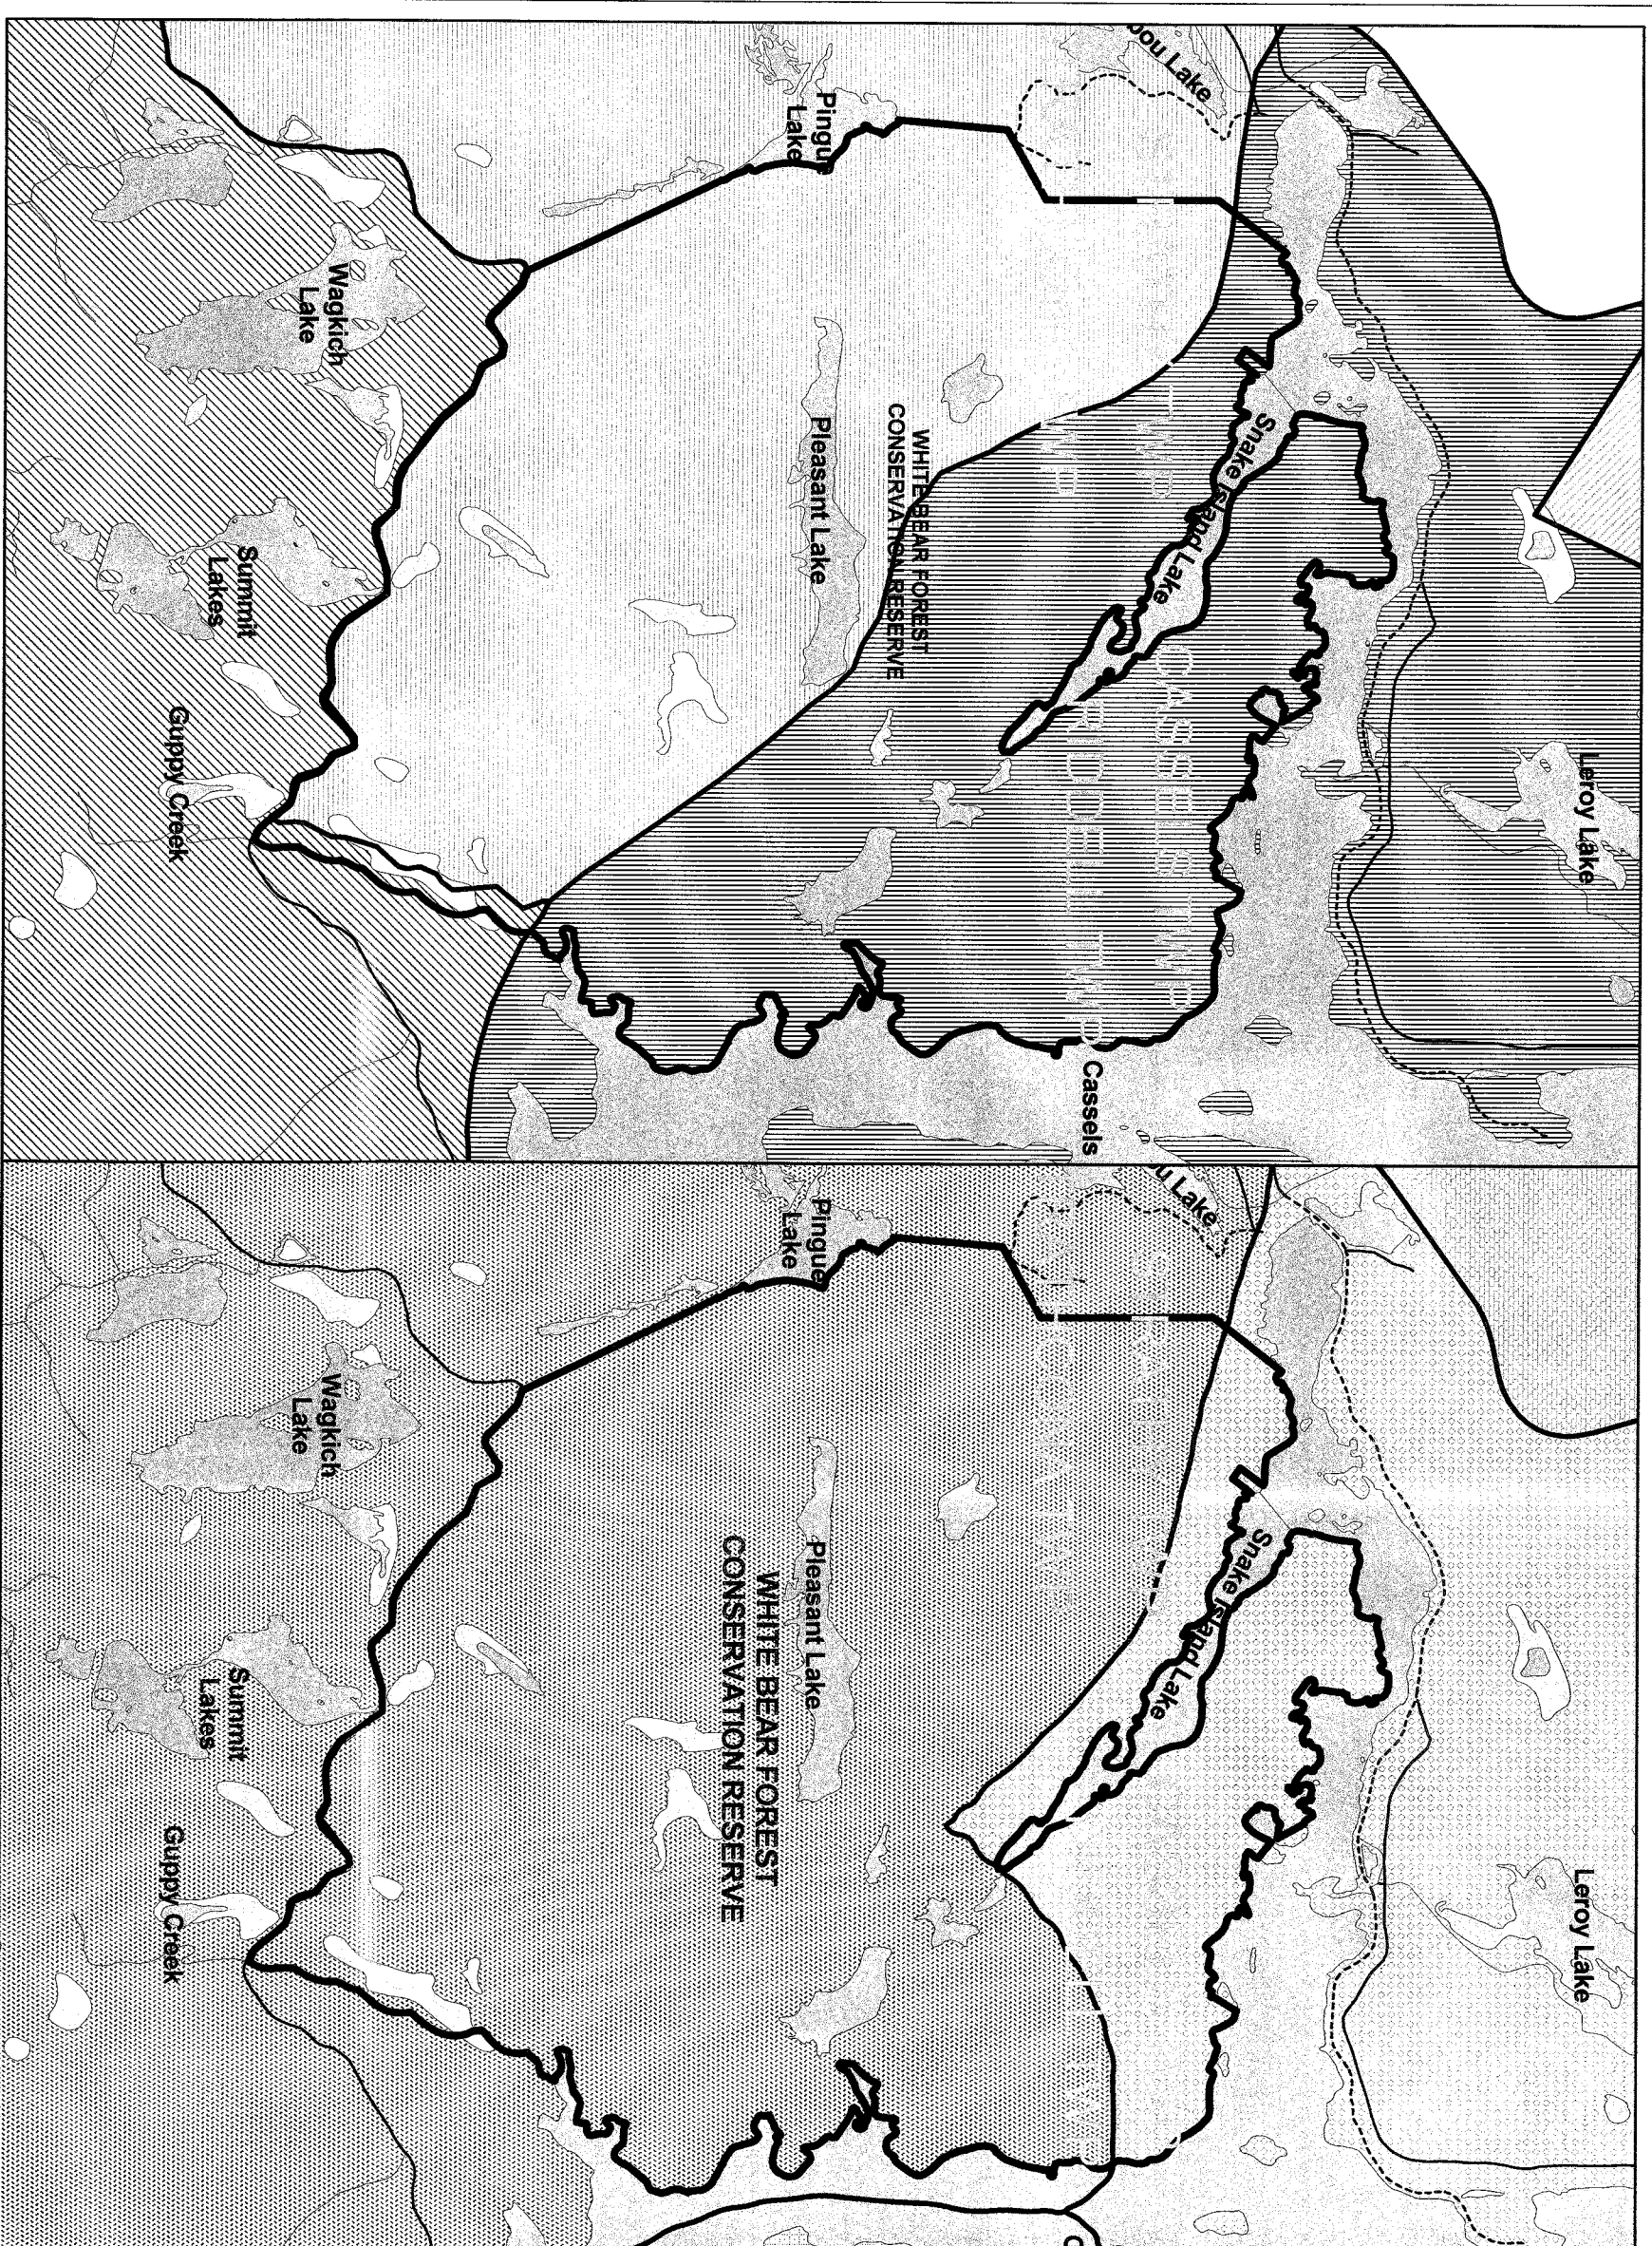

Bear Management Areas

Registered Traplines

White Bear Forest Conservation Reserve

Commercial Activities Map

Legend

- White Bear Forest Conservation Reserve
- Geographic Township
- Roads**
- Primary
- Secondary
- Tertiary
- Lake
- Marsh/Fen
- Rivers/Streams
- Bear Mgmt Area TE-40-46
- Bear Mgmt Area TE-40-53
- Bear Mgmt Area TE-40-55
- Bear Mgmt Area TE-40-56
- Registered Trapline 01T001
- Registered Trapline TE02N020
- Registered Trapline TE02N021
- Registered Trapline TE02N023

This publication was produced by:

Ministry of Natural Resources
3301 Trout Lake Road
North Bay ON P1A 4L7
(705) 475-5550

Base derived from the Ontario Digital Topographic Database, scale 1:20,000 and/or 1:10,000
Projection NAD 83 cont. UTM 17

Copyright 2001, Queen's Printer of Ontario
This map is illustrative only. Do not rely on it as being a precise indicator of routes, location of features, nor as a guide to navigation.
December 17, 2001

file: e:\gis\data\view\projects\sci_white_bear.apr