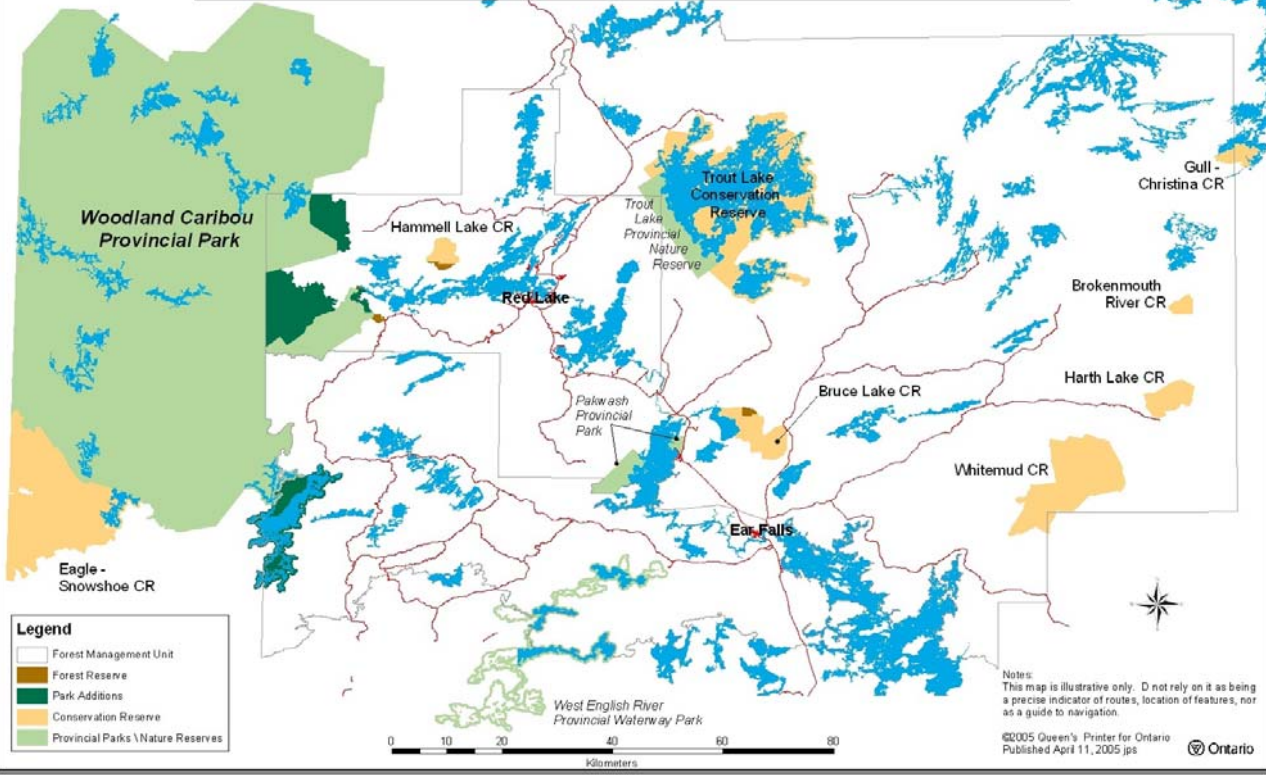

# Parks & Protected Areas Within the Red Lake District

- Legend**
- Forest Management Unit
  - Forest Reserve
  - Park Additions
  - Conservation Reserve
  - Provincial Parks \ Nature Reserves

Notes:  
This map is illustrative only. Do not rely on it as being a precise indicator of routes, location of features, nor as a guide to navigation.