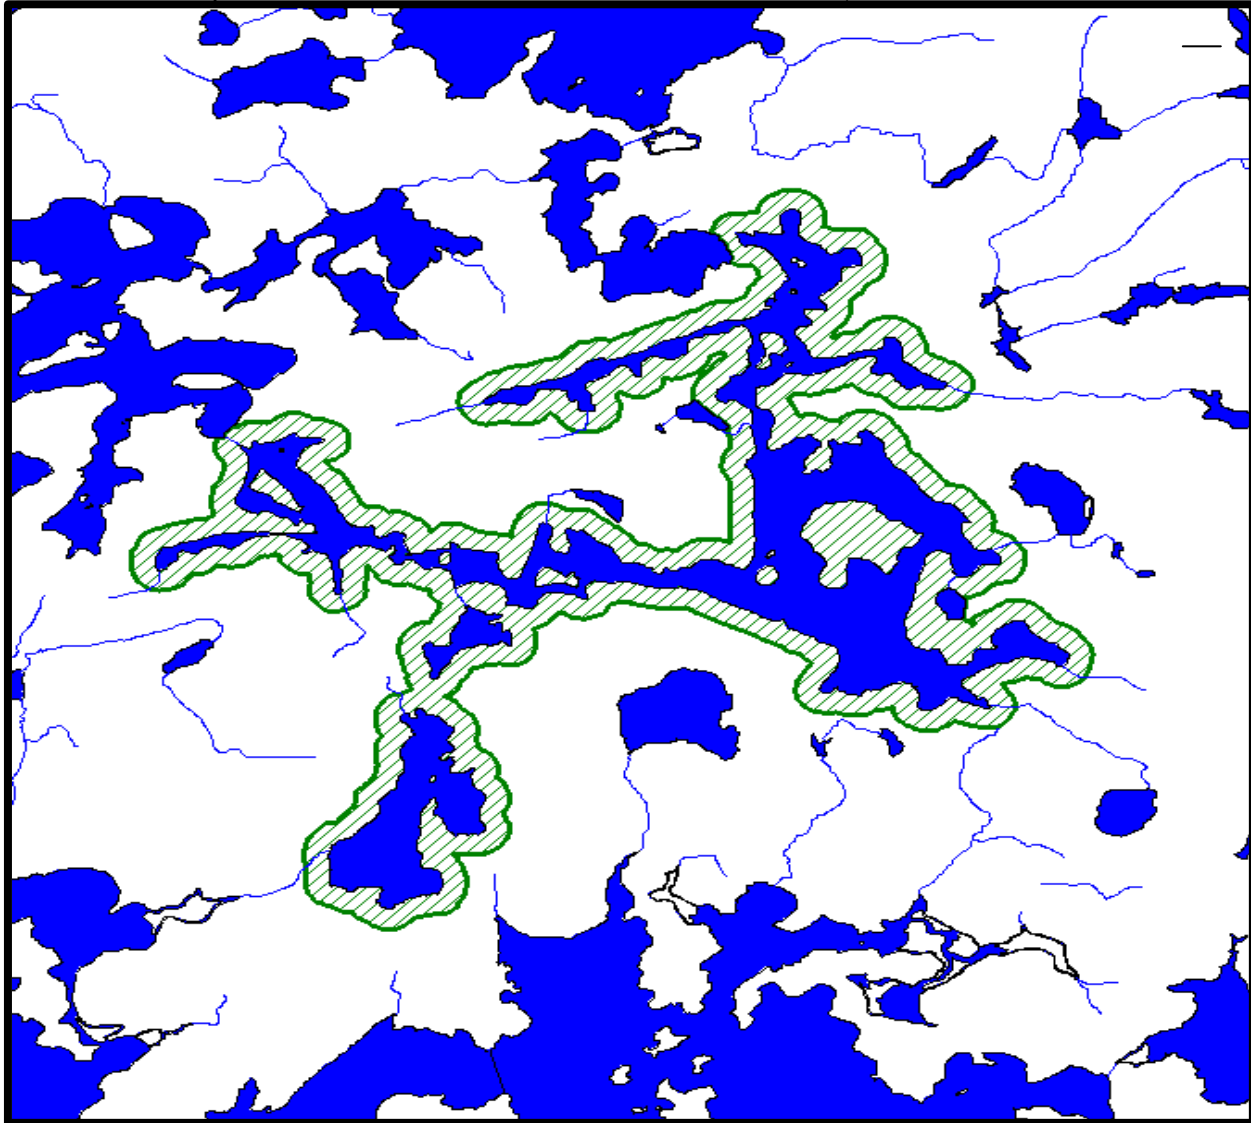

**APPENDIX B: Map of Scenic Lake Conservation Reserve Boundary**

2 0 2 4 Kilometers

Scale = 1:44, 455

Scenic Lake Conservation Reserve Boundary