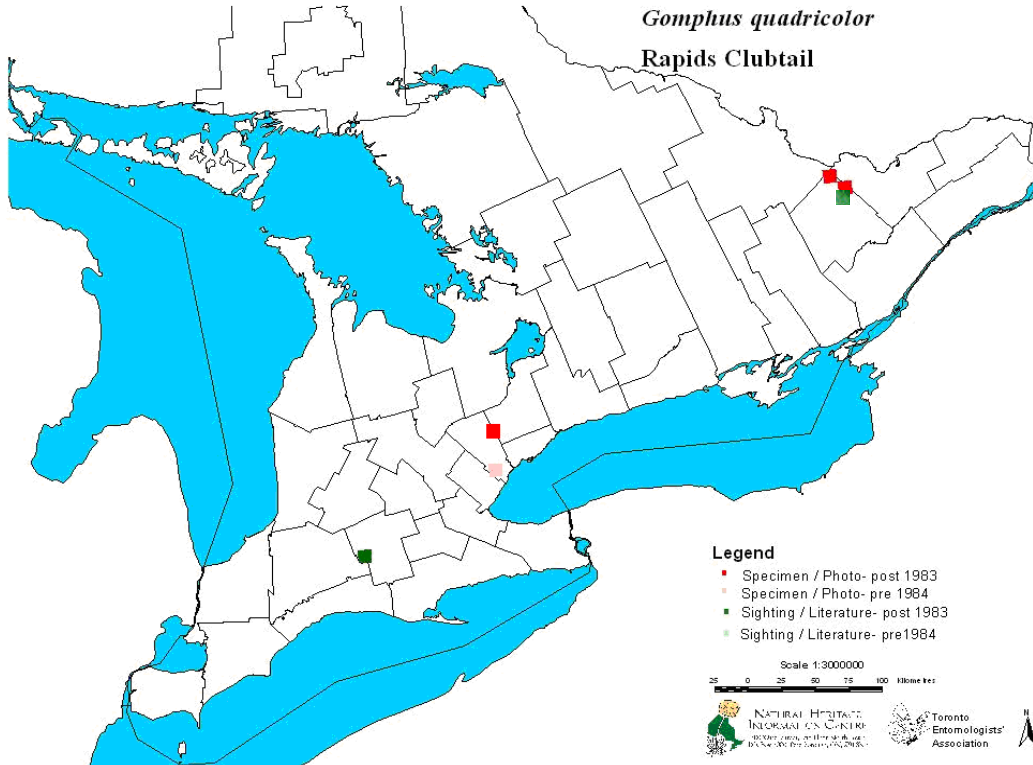

Gomphus quadricolor

Rapids Clubtail

Legend

- Specimen / Photo- post 1983
- Specimen / Photo- pre 1984
- Sighting / Literature- post 1983
- Sighting / Literature- pre1984

Scale 1:3000000