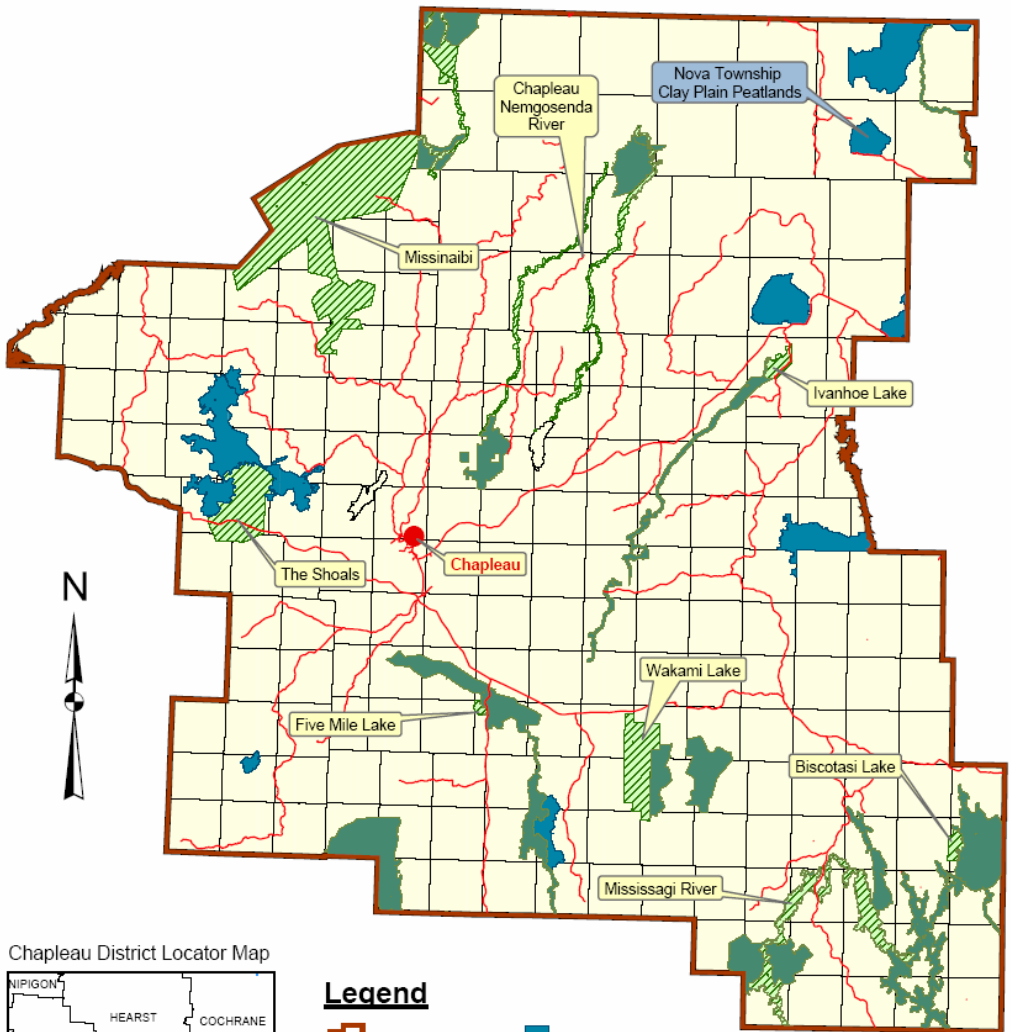

Chapleau District Parks and Protected Areas