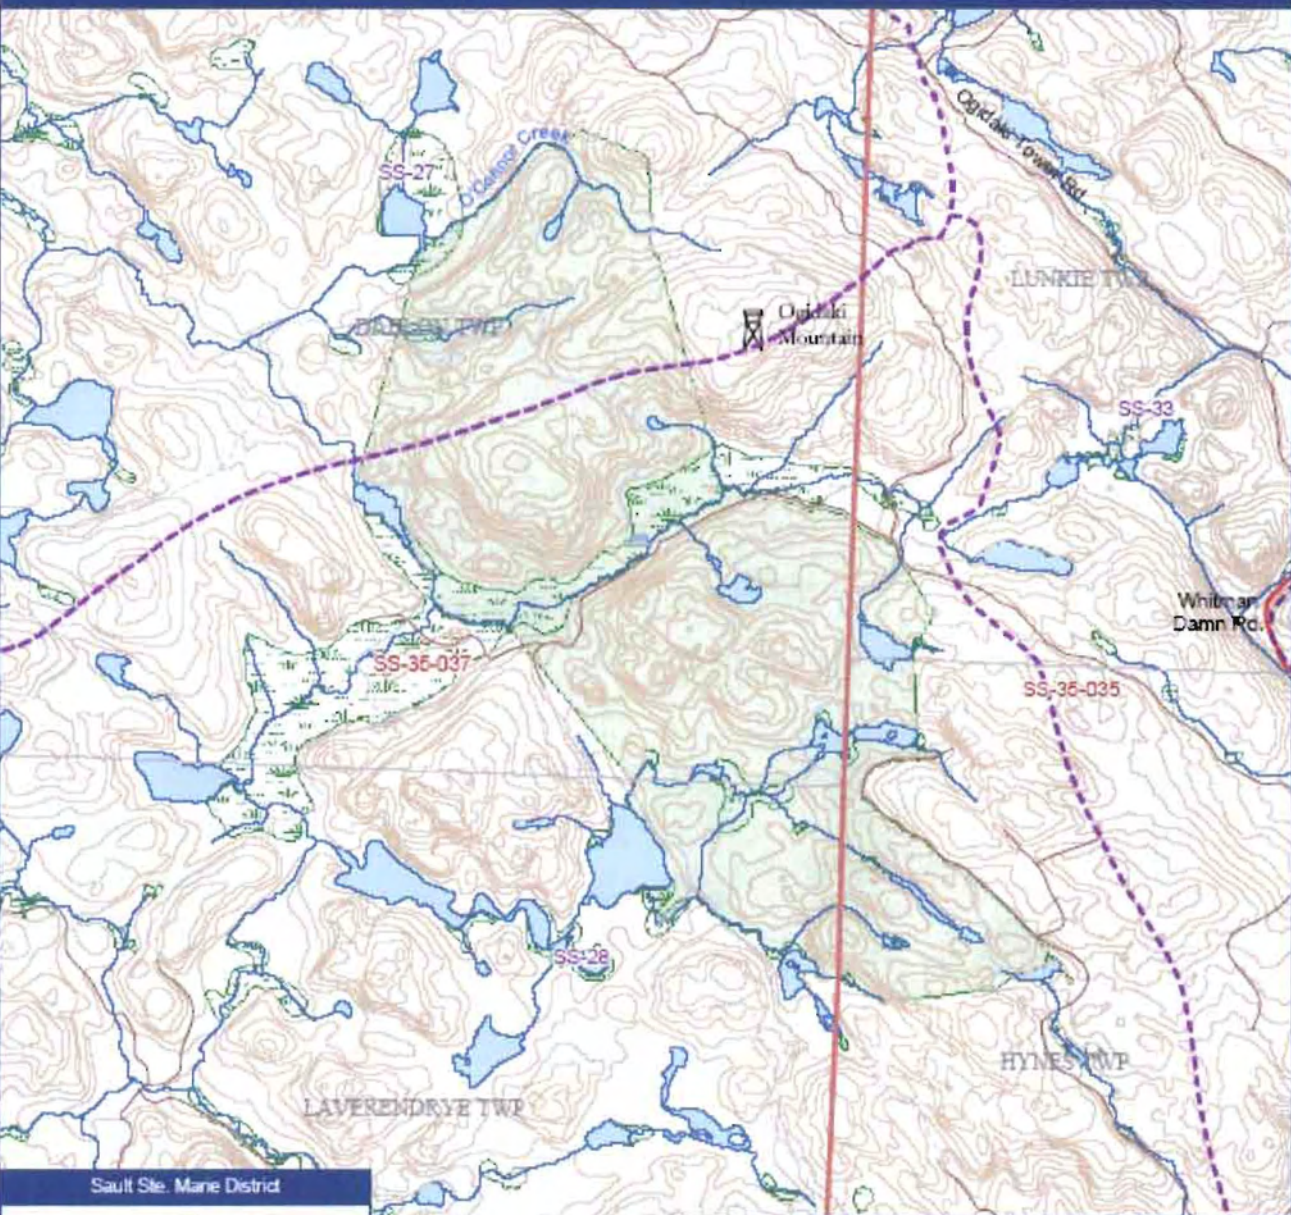

La Verendrye\Ogidaki Conservation Reserve C248

Registered Bear Management & Trapline Areas

Sault Ste. Marie District

Legend

1:40 000