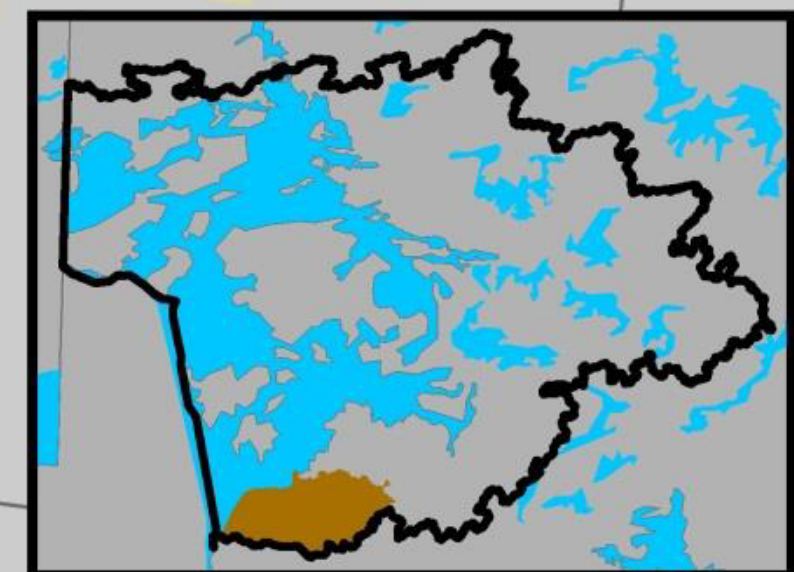

Economic value of forested lands for sediment regulation in Watershed 7, Lake of the Woods Region (\$CAD/yr)

LAKE OF THE WOODS

AGASSIZ PEATLANDS

Map created by
Spatial Informatics Group, LLC
March 2013