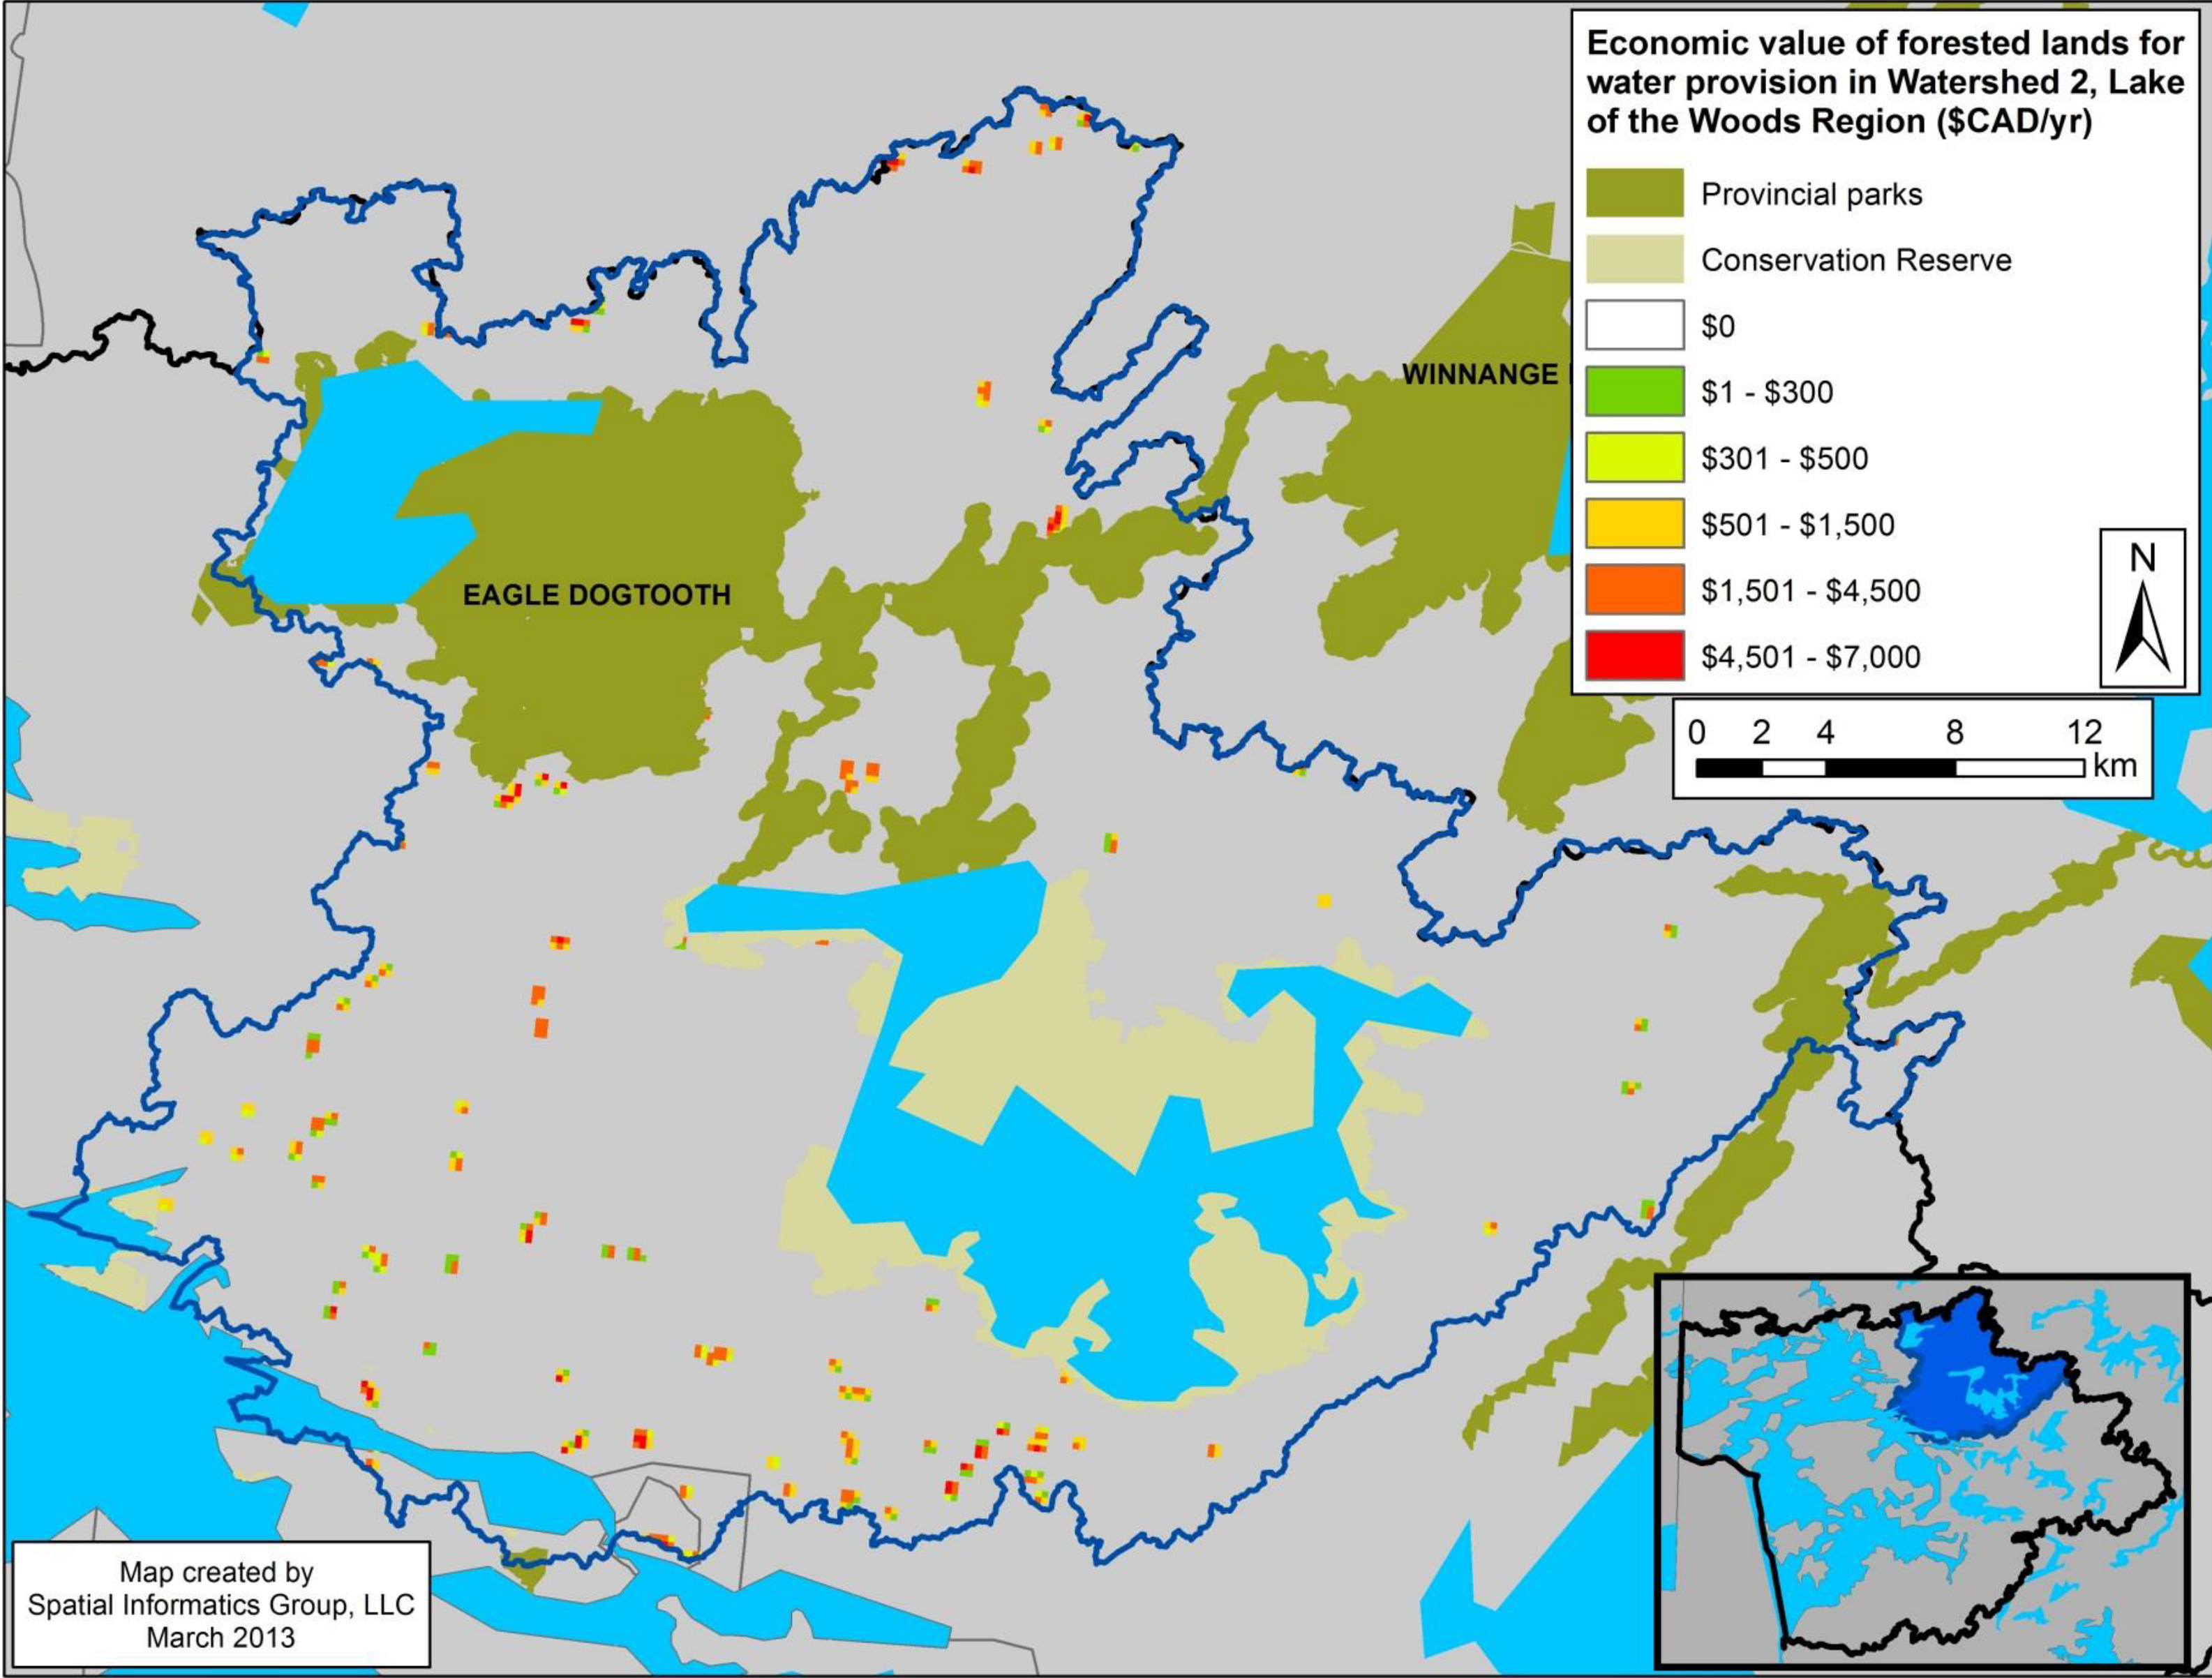

Economic value of forested lands for water provision in Watershed 2, Lake of the Woods Region (\$CAD/yr)

Map created by
Spatial Informatics Group, LLC
March 2013