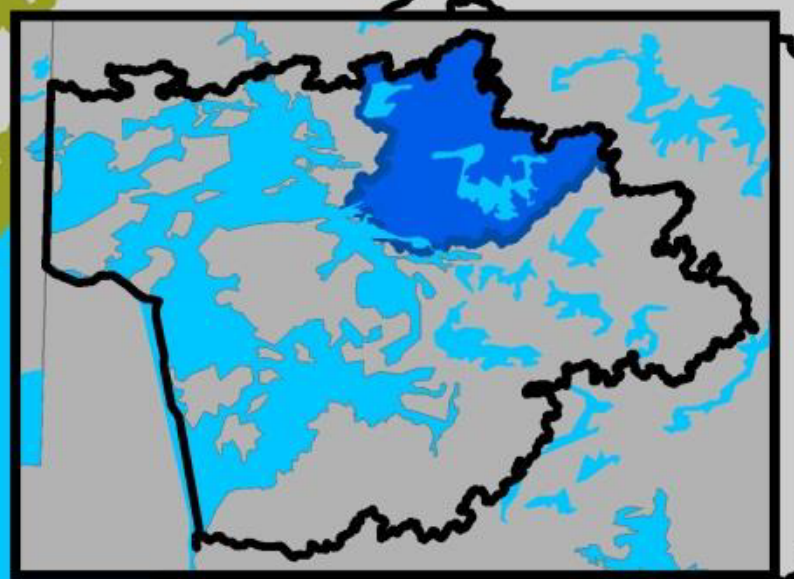

Economic value of forested lands for water provision in Watershed 2, Lake of the Woods Region (\$CAD/yr)

Map created by
Spatial Informatics Group, LLC
March 2013