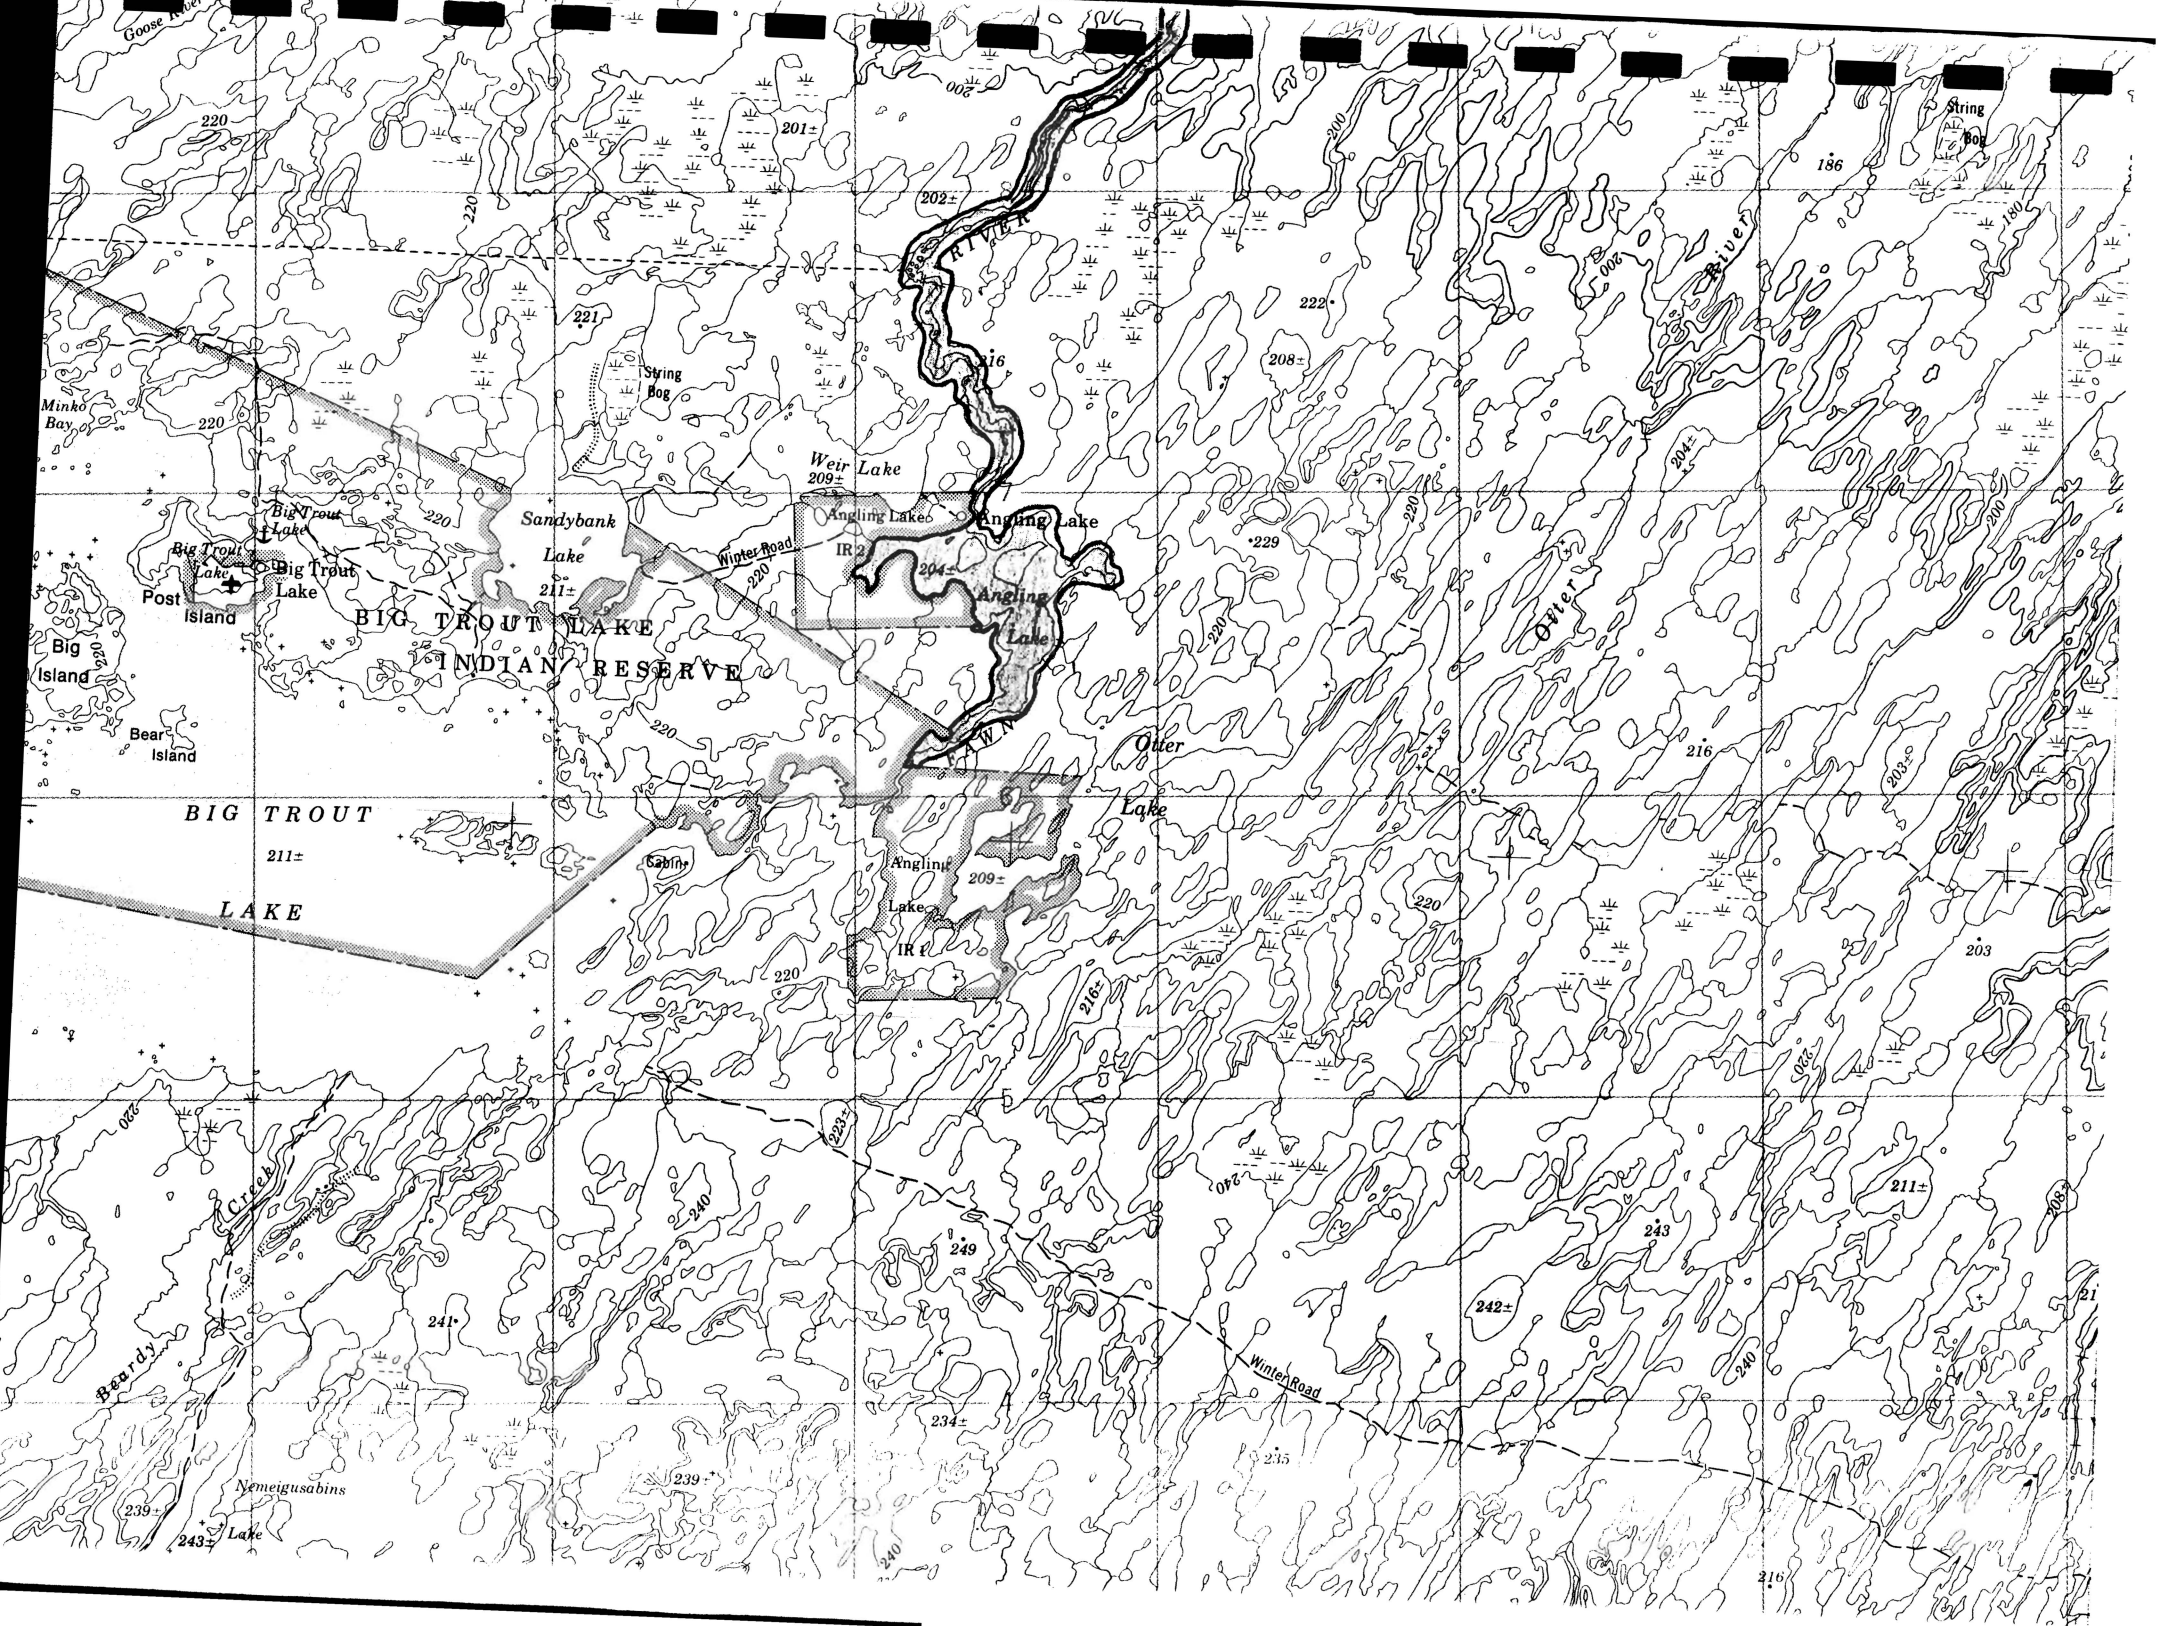

FAWN RIVER PROVINCIAL PARK

1:250000

Bearskin Lake
Mightan L.
226
237
BEARSKIN LAKE
INDIAN RESERVE

Portage Lake 217
BIG TROUT LAKE
Jackfish Bay
Minko Bay
INDIAN RESERVE 84
Birch Point
BIG TROUT LAKE
211

Arret Lake 241

Bug Lake 228

Meigsonee District
Sioux Lookout District

Rapids

Rapids

Rapids

River

Rapids

Wregeo