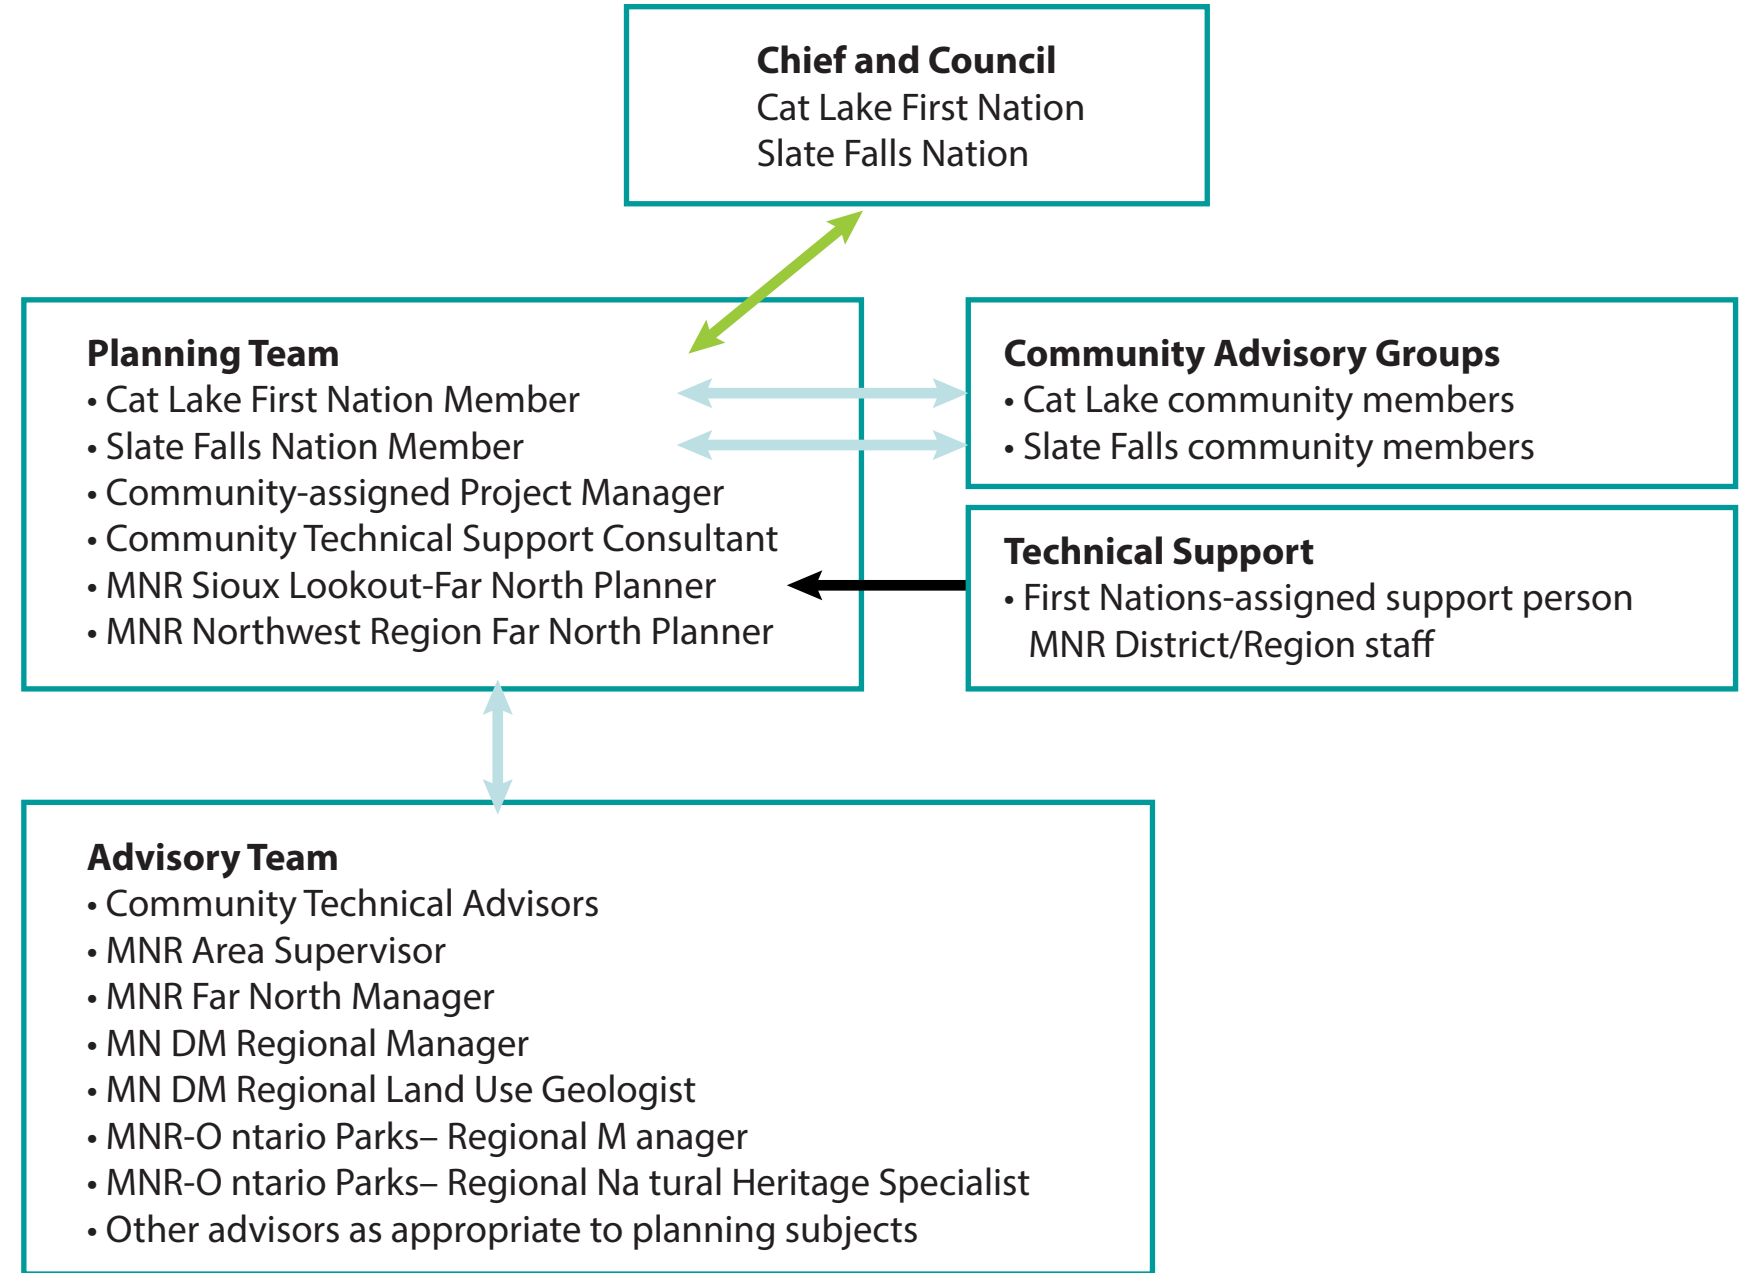

Chief and Council
Cat Lake First Nation
Slate Falls Nation

Planning Team

- Cat Lake First Nation Member
- Slate Falls Nation Member
- Community-assigned Project Manager
- Community Technical Support Consultant
- MNR Sioux Lookout-Far North Planner
- MNR Northwest Region Far North Planner

Community Advisory Groups

- Cat Lake community members
- Slate Falls community members

Technical Support

- First Nations-assigned support person
- MNR District/Region staff

Advisory Team

- Community Technical Advisors
- MNR Area Supervisor
- MNR Far North Manager
- MN DM Regional Manager
- MN DM Regional Land Use Geologist
- MNR-O ntario Parks– Regional M anager
- MNR-O ntario Parks– Regional Na tural Heritage Specialist
- Other advisors as appropriate to planning subjects

Figure 4: Cat Lake-Slate Falls Planning Structure