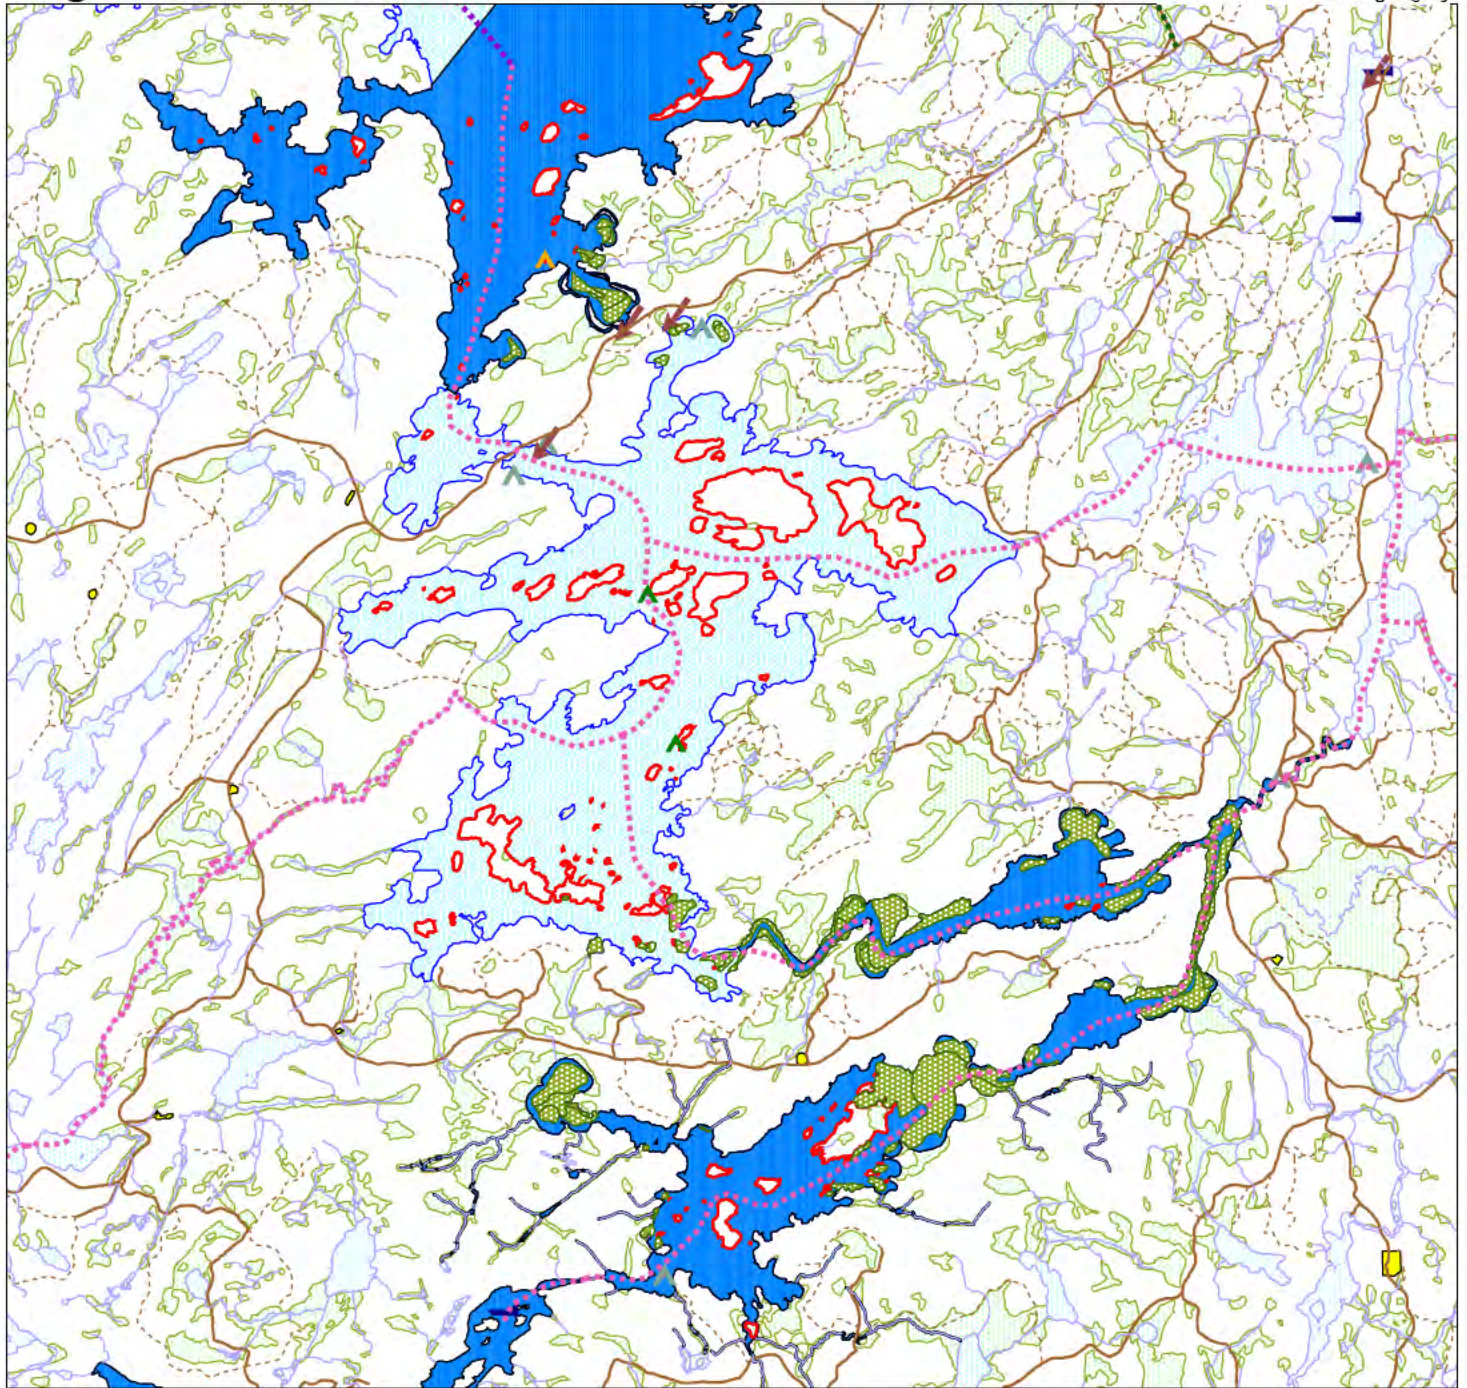

Eagle Lake Islands CR - Tile 4

1:110000

Eagle Lake Islands CR	Tertiary	Recreation Points	Tourist Establishments	Mines	Lakes
Other OLL Sites	Railway	Access Point	Main Base Lodge, Not Remote	Active	Lakes
Prov. Canoe/ Rec Snow Trail	Utility Lines	Boat Cache, Commercial	Main Base Lodge, Remote	Patent Land	Rivers/streams
Provincial Canoe Route	Hydro Line	Designated Camping Site	Outpost, Not Remote	Wetlands	
Prov. Canoe / Trans-Ont. Snow Trail	Unknown Pipeline	Rec Inventory Pnts	Outpost, Remote	Fish Sanctuary	
	Unknown Transmission Line	camp	Pits	Wetlands	
Roads		shorelunch			
Primary					
Secondary					

This map is illustrative only. Do not rely on it as being a precise indicator of routes, locations of features, nor as a guide to navigation.

Aux fins d'illustration seulement. Ne doit pas servir... l'identification de l'emplacement des routes et des points géographiques, ni en tant que guide pour la navigation.