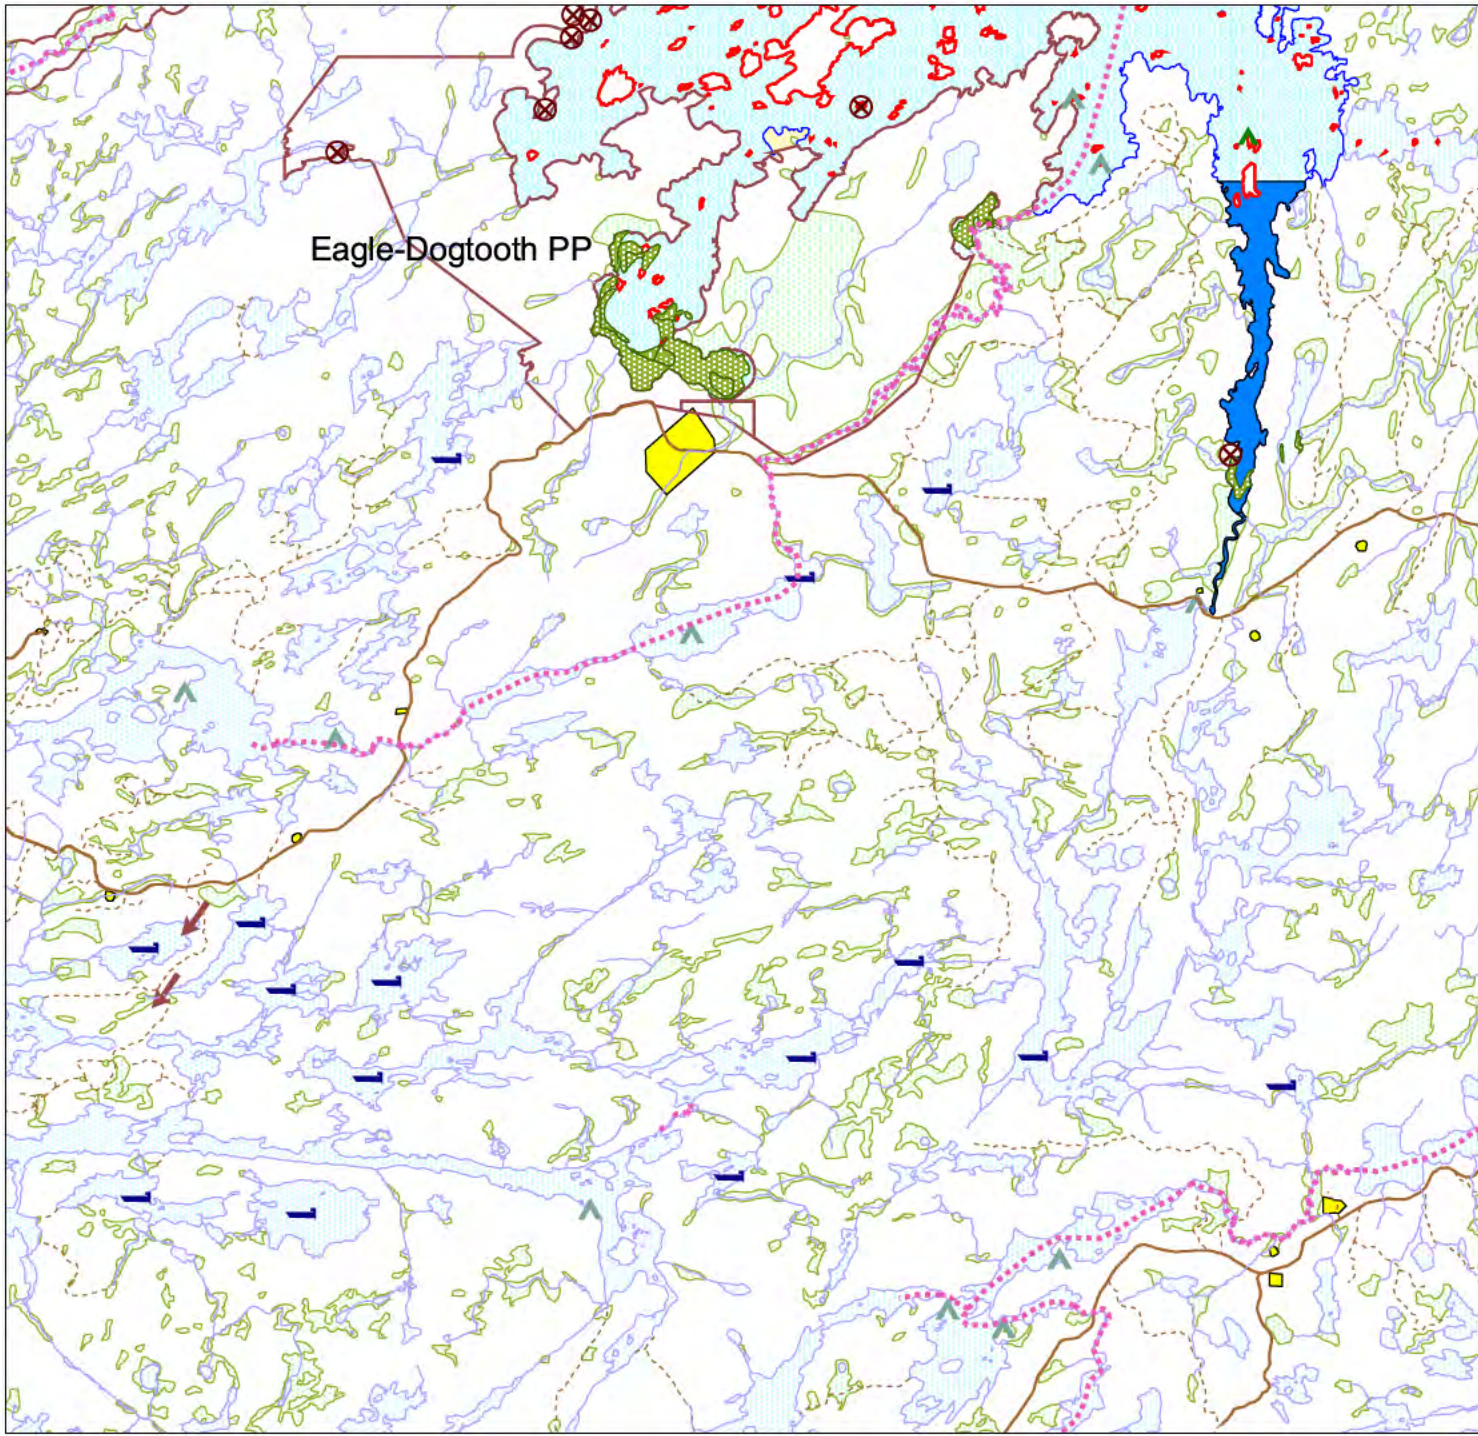

Eagle Lake Islands CR - Tile 3

1:110000