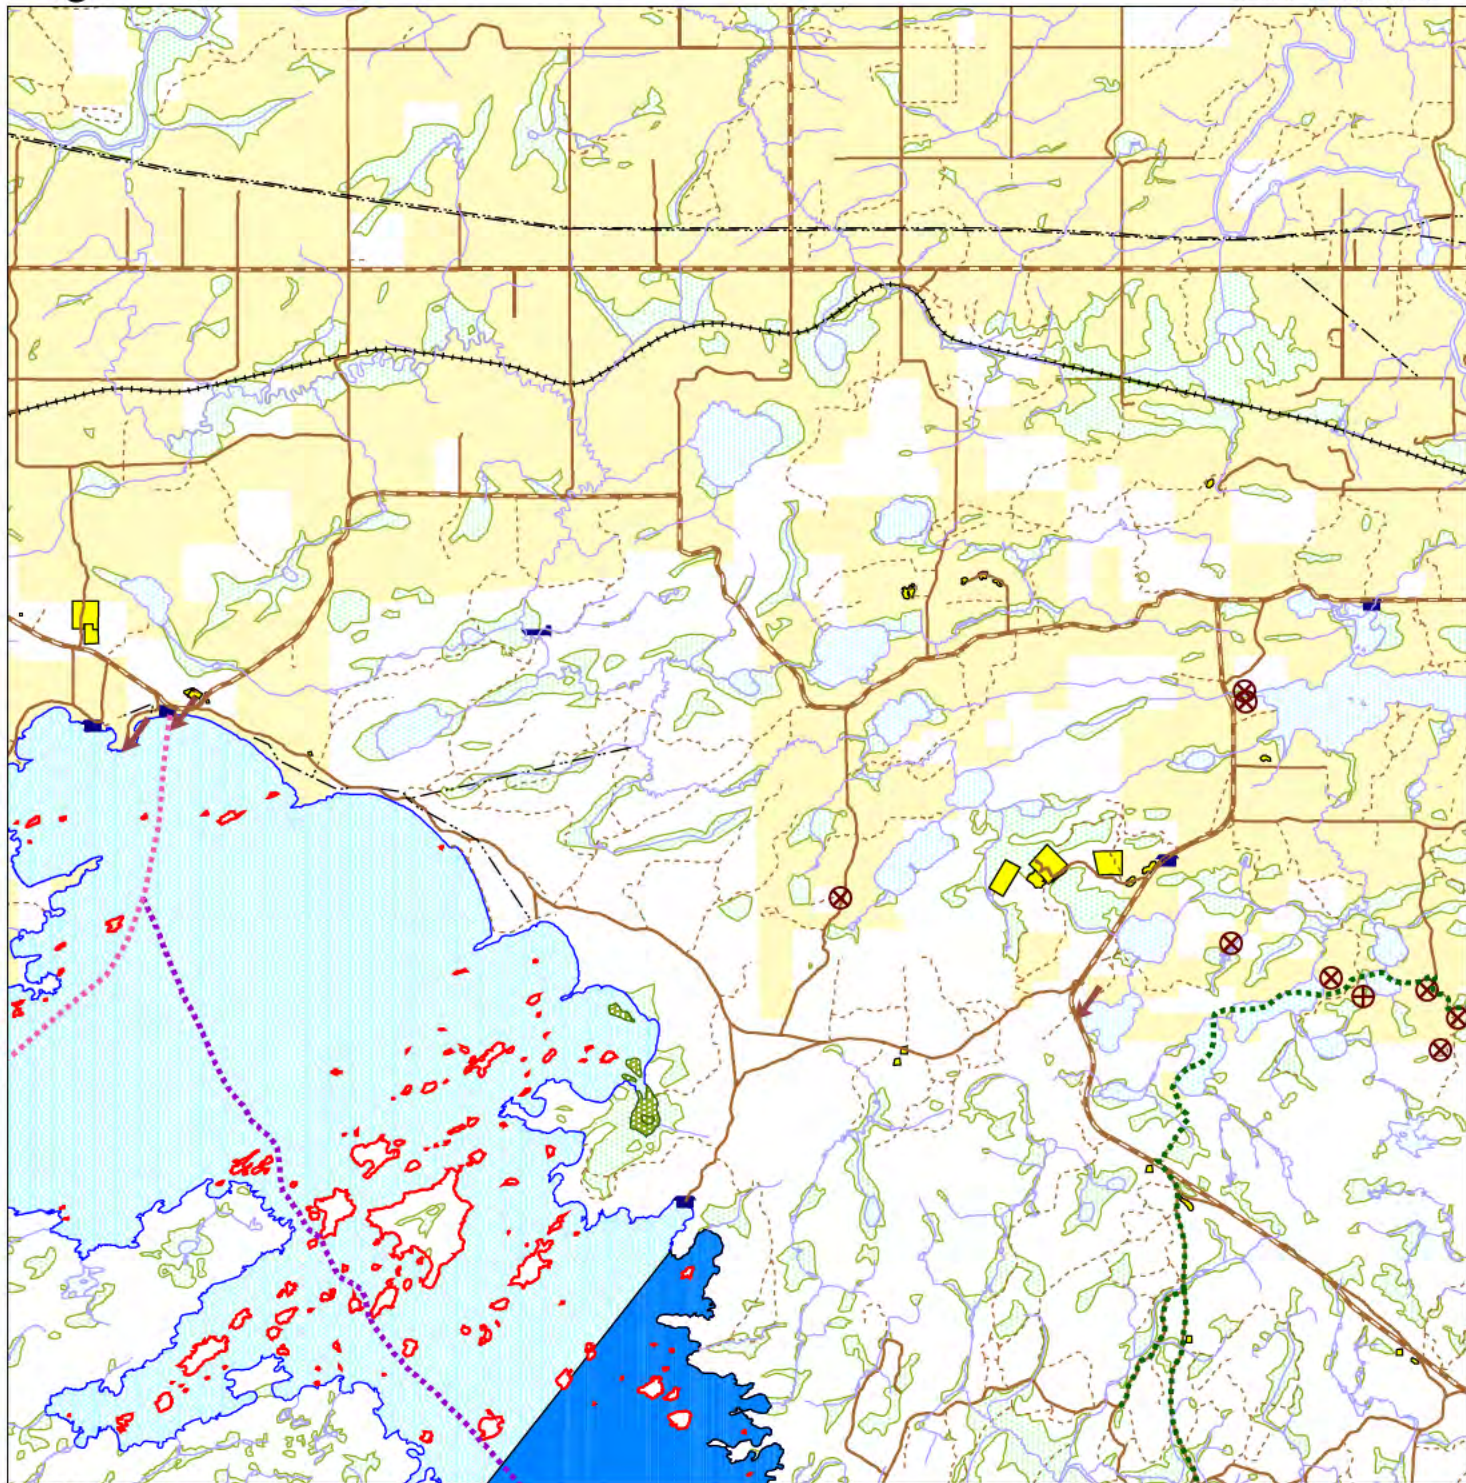

Eagle Lake Islands CR - Tile 2

1:110000

Eagle Lake Islands CR	Tertiary	Recreation Points	Tourist Establishments	Mines	Lakes
Other OLL Sites	Railway	Access Point	Main Base Lodge, Not Remote	Abandoned	Lakes
Prov. Canoe/ Rec Snow Trail	Utility Lines	Boat Cache, Commercial	Main Base Lodge, Remote	Active	Rivers/streams
Provincial Canoe Route	Hydro Line	Designated Camping Site	Outpost, Not Remote	Patent Land	
Prov. Canoe / Trans-Ont. Snow Trail	Unknown Pipeline	Rec Inventory Pnts	Outpost, Remote	Wildrice	
	Unknown Transmission Line	camp	Pits	Fish Sanctuary	
Roads		shorelunch		Wetlands	
Primary					
Secondary