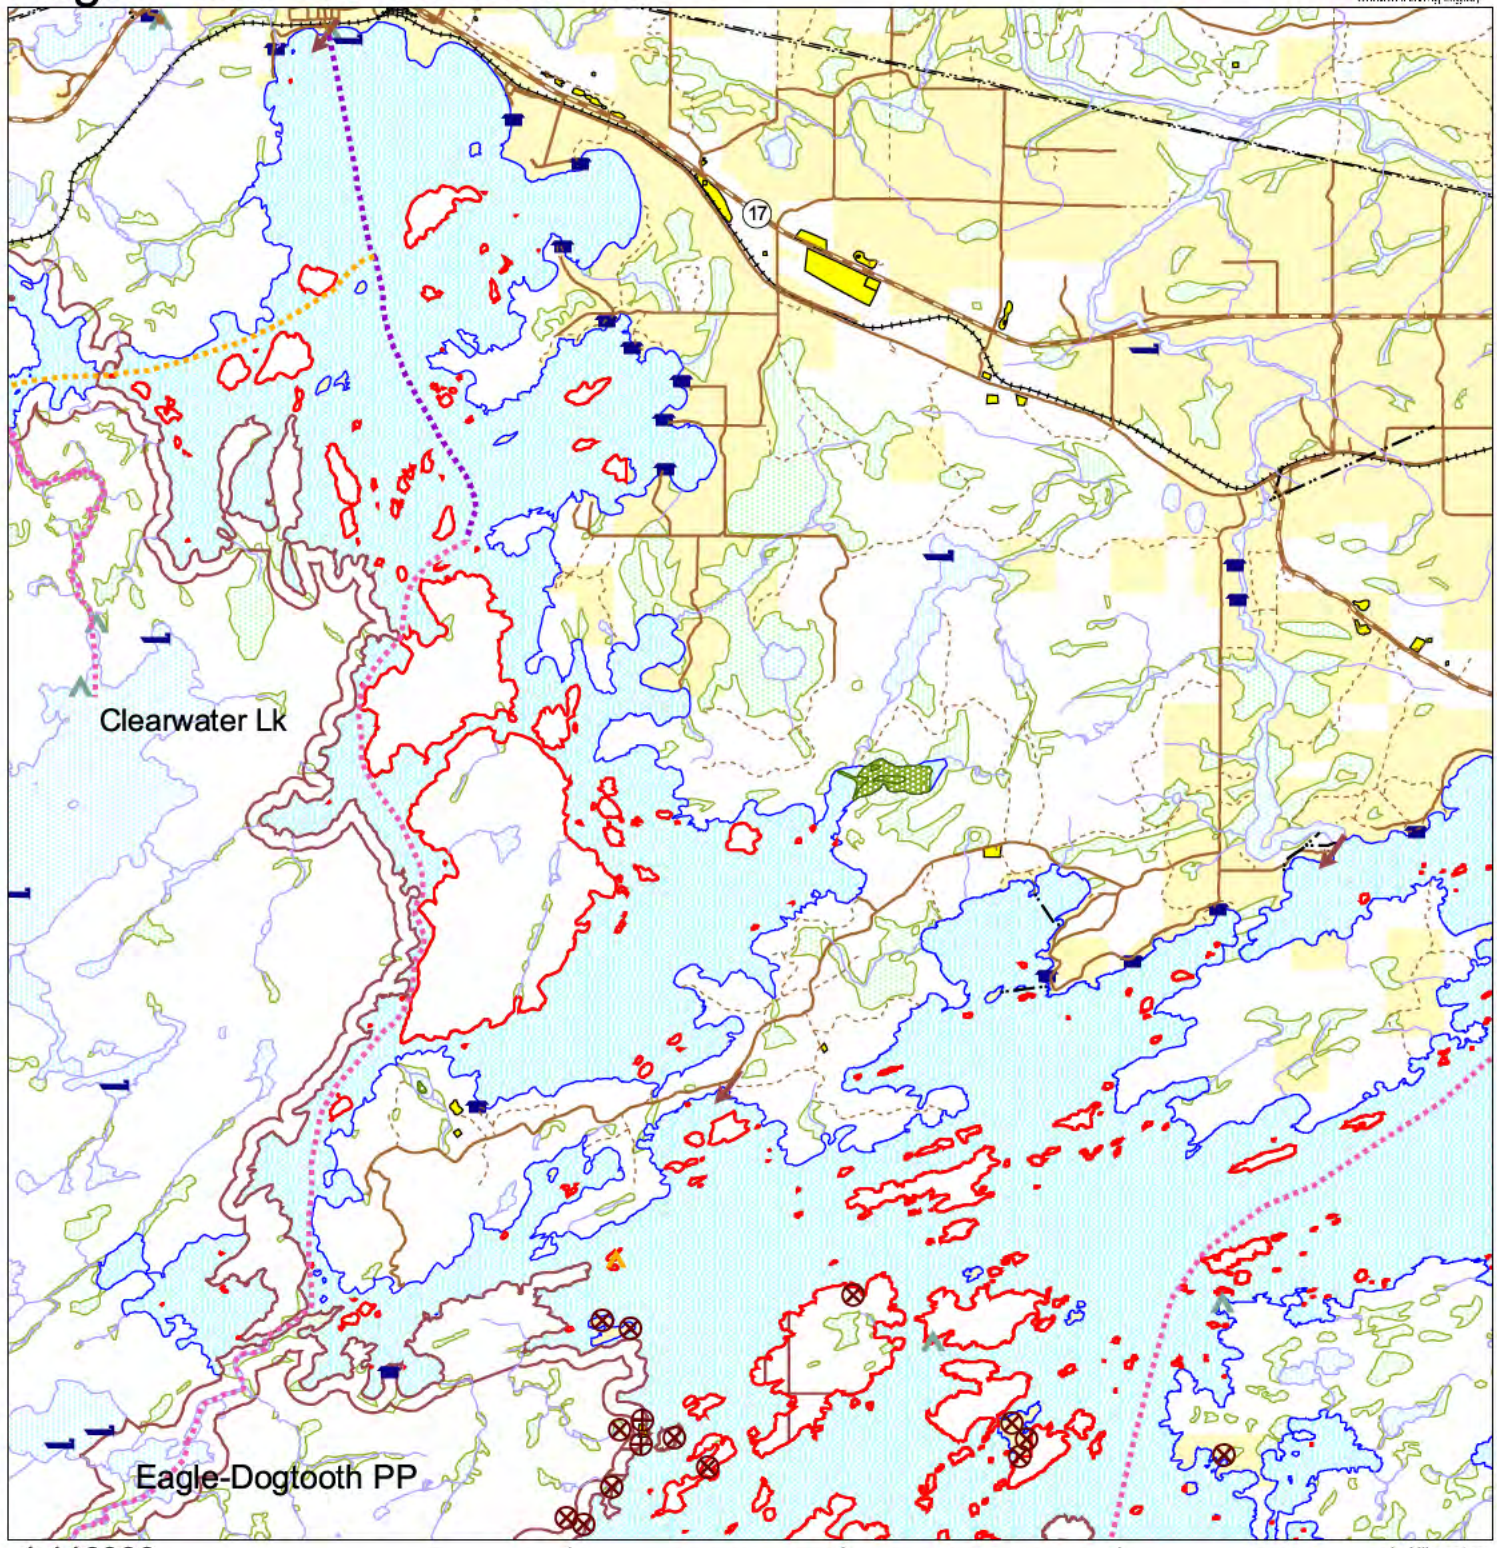

Eagle Lake Islands CR - Tile 1

1:110000