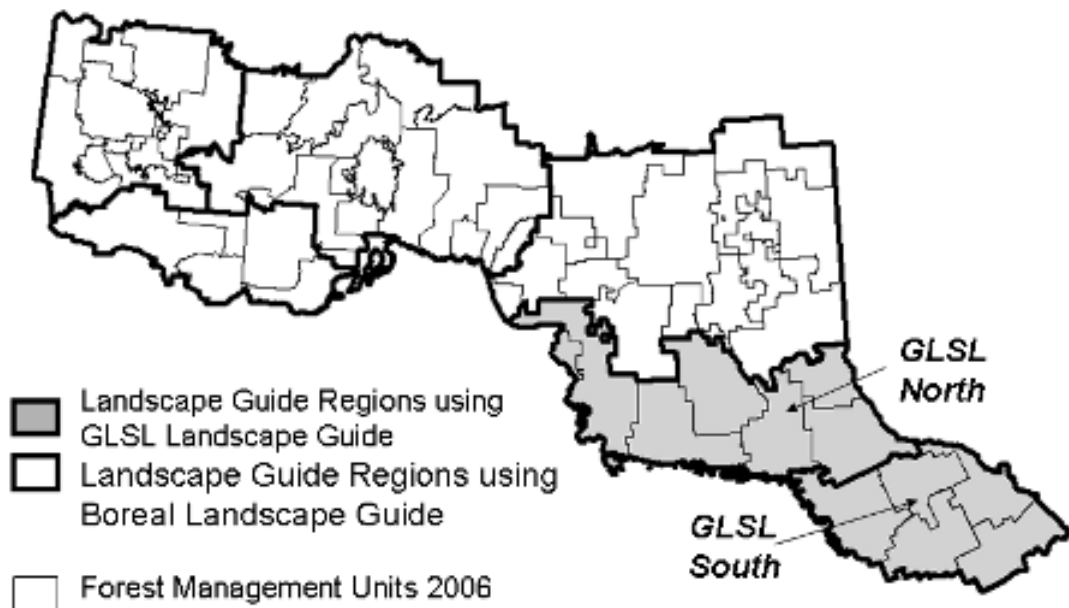

: [[ i fY%

Figure 1. Landscape Guide Regions of Ontario. Landscape Guide Regions shaded grey will use the Forest Management Guide for Great Lakes-St. Lawrence Landscapes, whereas other regions will use the Forest Management Guide for Boreal Landscapes (in preparation).