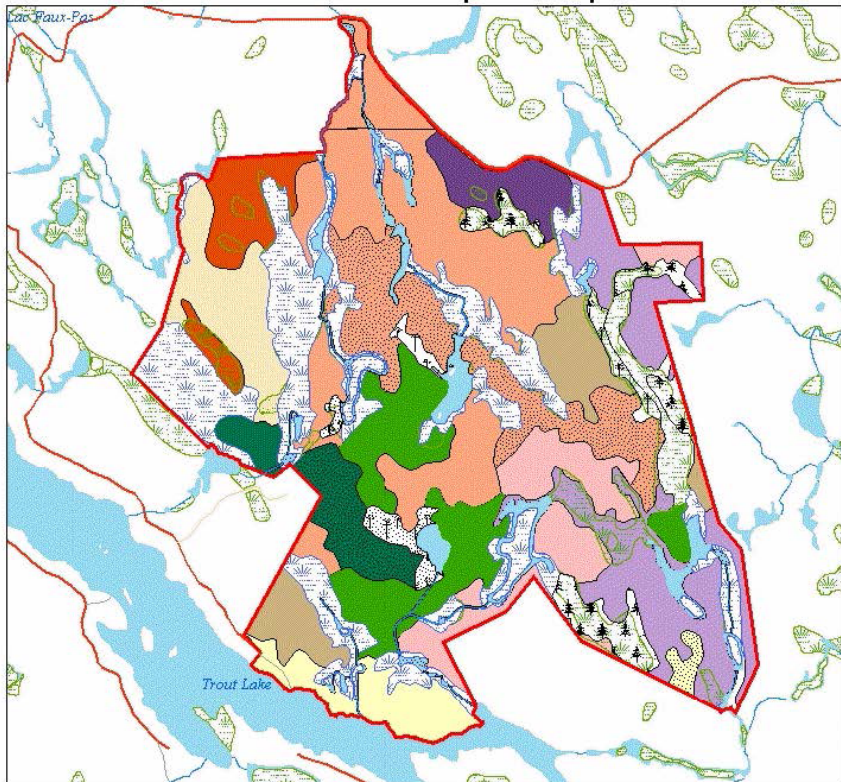

# C164-Cherriman Township Species Composition

## Legend

- C164 Conservation Reserve
- Rivers/Streams
- Primary
- Secondary
- Tertiary

### Age

- Age - 80+ years

### Wetlands

- Other Wetlands
- Brush and Alder
- Open Muskeg
- Tree Muskeg