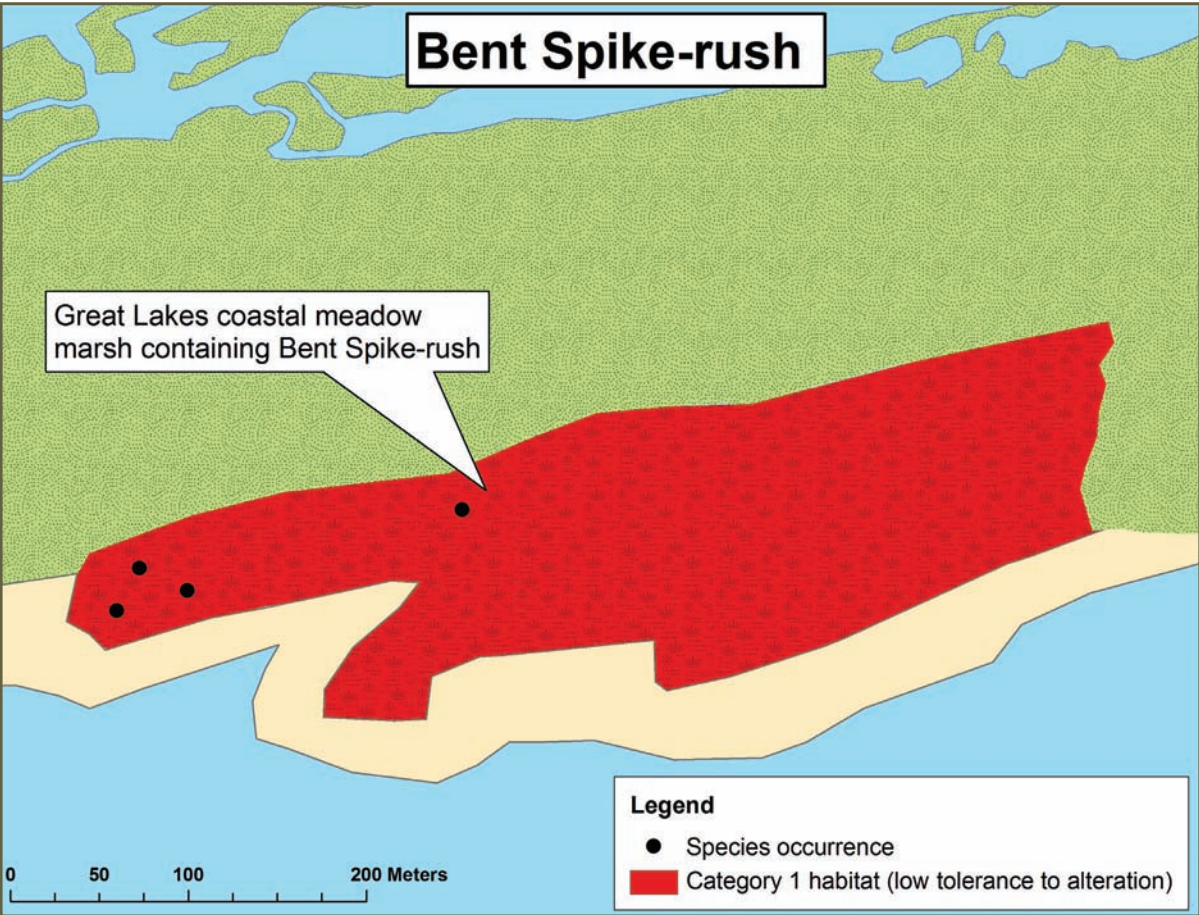

Bent Spike-rush

Great Lakes coastal meadow
marsh containing Bent Spike-rush

Legend

- Species occurrence
- Category 1 habitat (low tolerance to alteration)

0 50 100 200 Meters