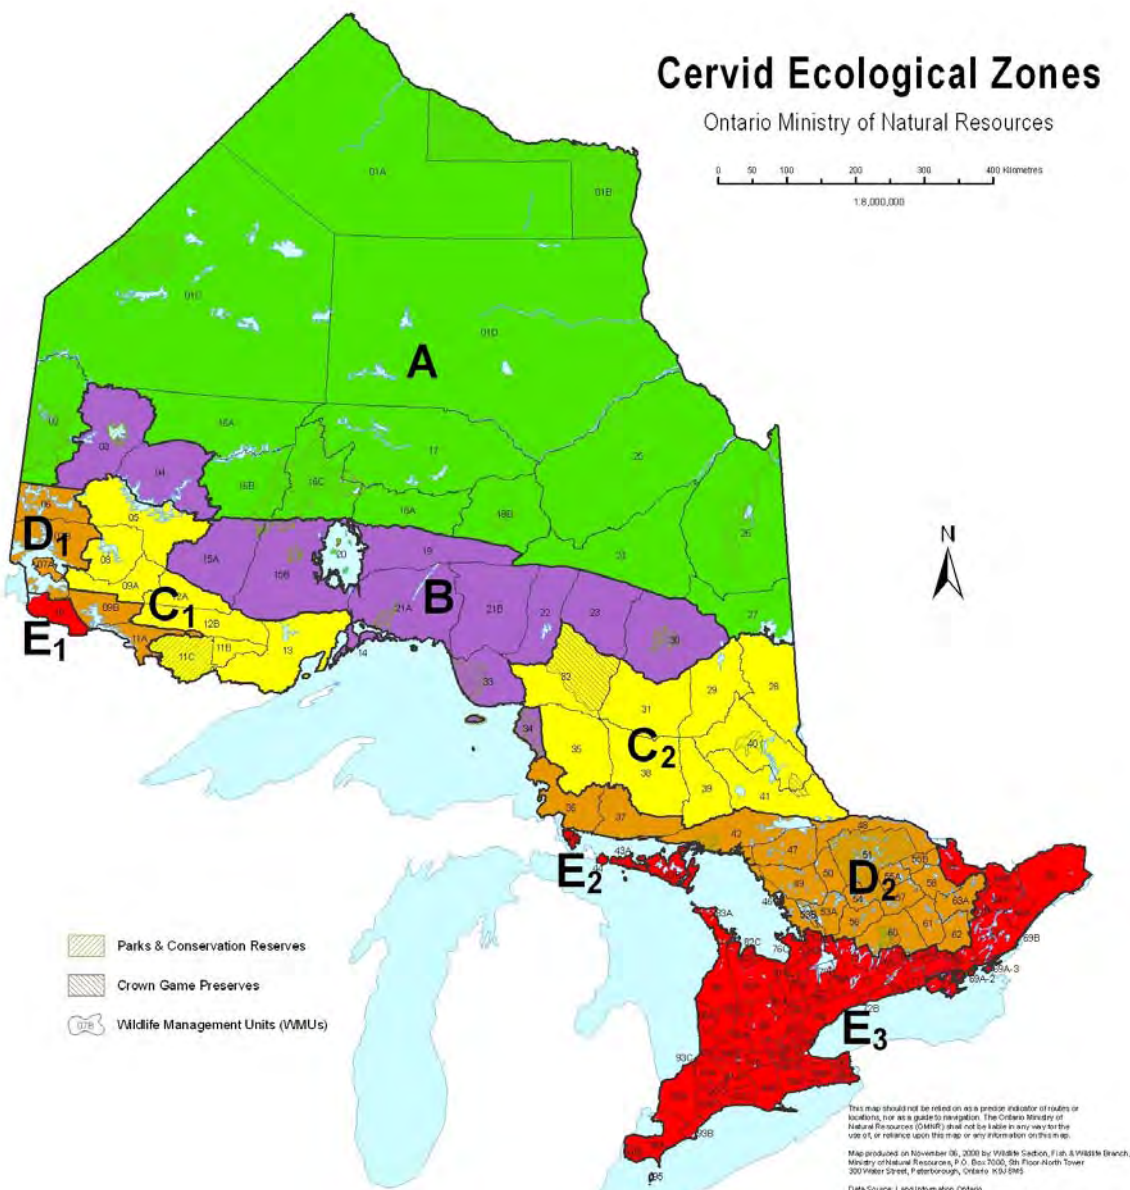

Cervid Ecological Zones

Ontario Ministry of Natural Resources

- Parks & Conservation Reserves
- Crown Game Preserves
- Wildlife Management Units (W1-E3)

Data Source: Local Information Ontario

Projection: Lambert Conformal Conic

Software: ArcGIS 9.1

© Queen's Printer for Ontario, 2003