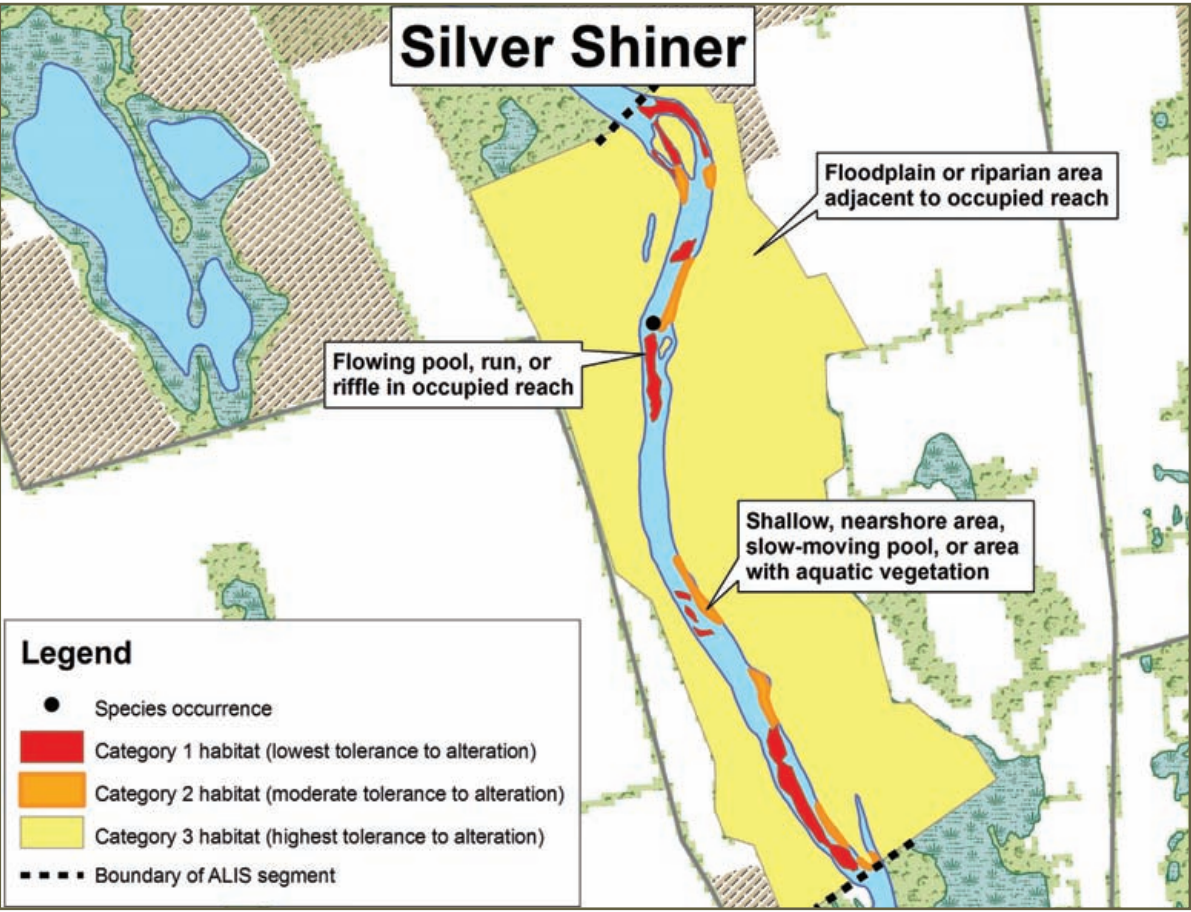

Silver Shiner

Floodplain or riparian area adjacent to occupied reach

Flowing pool, run, or riffle in occupied reach

Shallow, nearshore area, slow-moving pool, or area with aquatic vegetation

Legend

- Species occurrence
- Category 1 habitat (lowest tolerance to alteration)
- Category 2 habitat (moderate tolerance to alteration)
- Category 3 habitat (highest tolerance to alteration)
- Boundary of ALIS segment