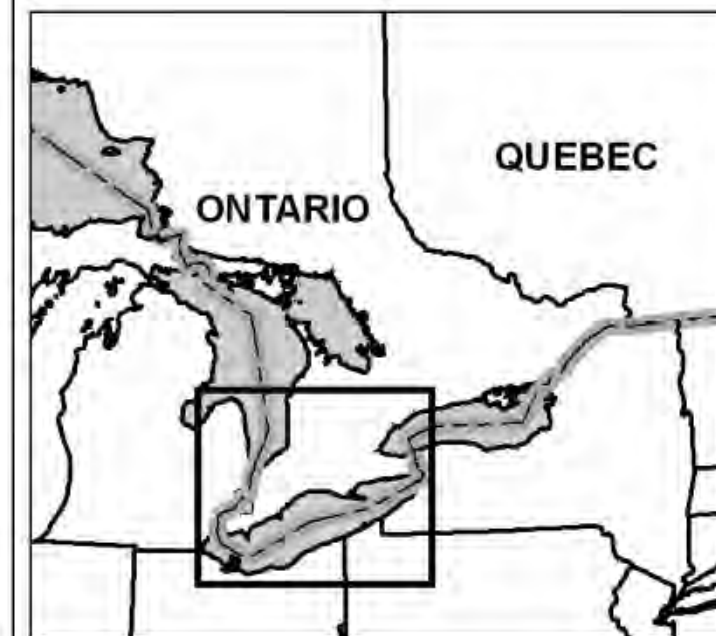

Red Mulberry
(*Morus rubra*)

Canadian Distribution
Southwestern Ontario

Legend

- Extant
- Historic or Extirpated
- Water

UTM Zone 17 Projection
North American Datum 1983
1:2,400,000

20 10 0 20 40 60

Kilometres