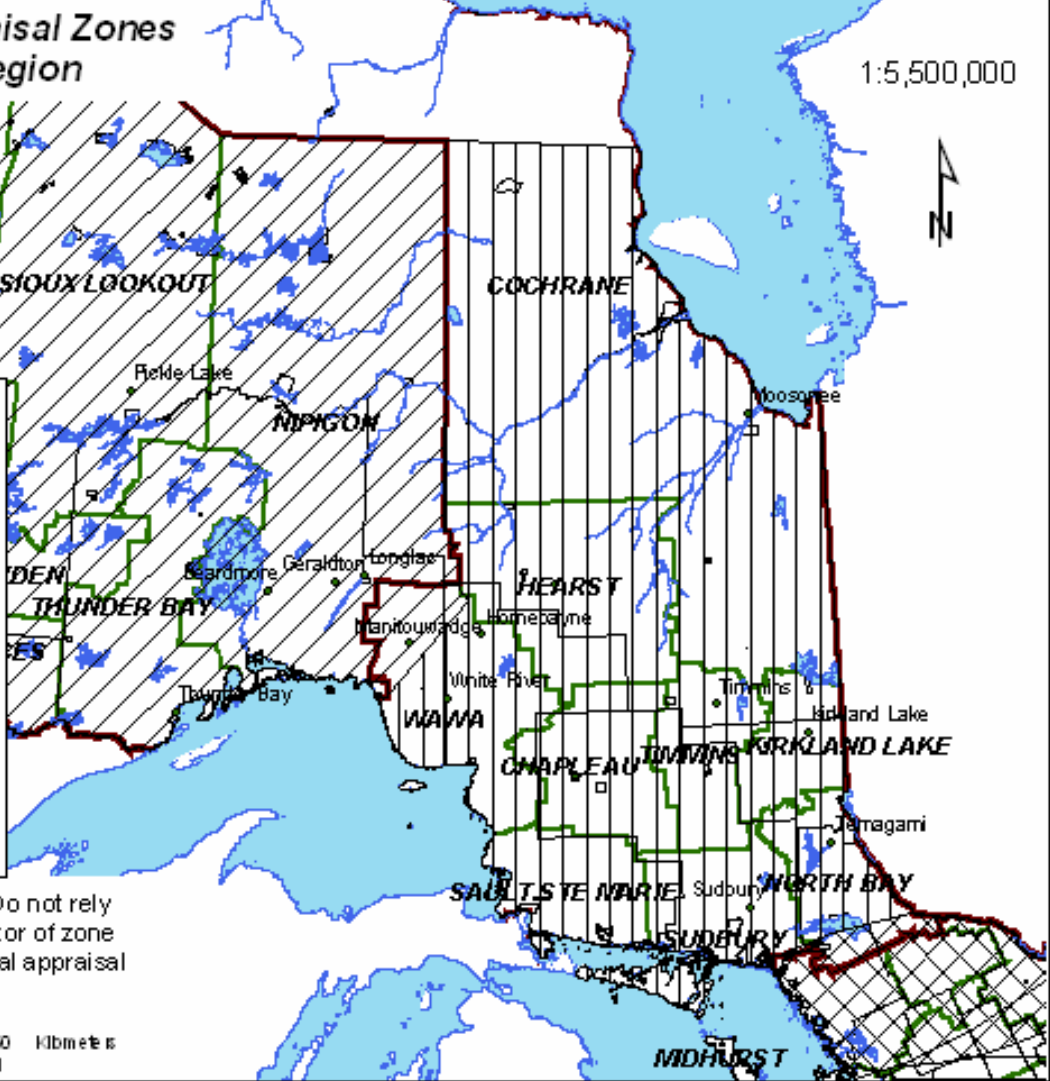

Vacant Land Appraisal Zones North East Region

1:5,500,000

This map is illustrative only. Do not rely on it as being a precise indicator of zone boundaries. Refer to the original appraisal for greater detail.