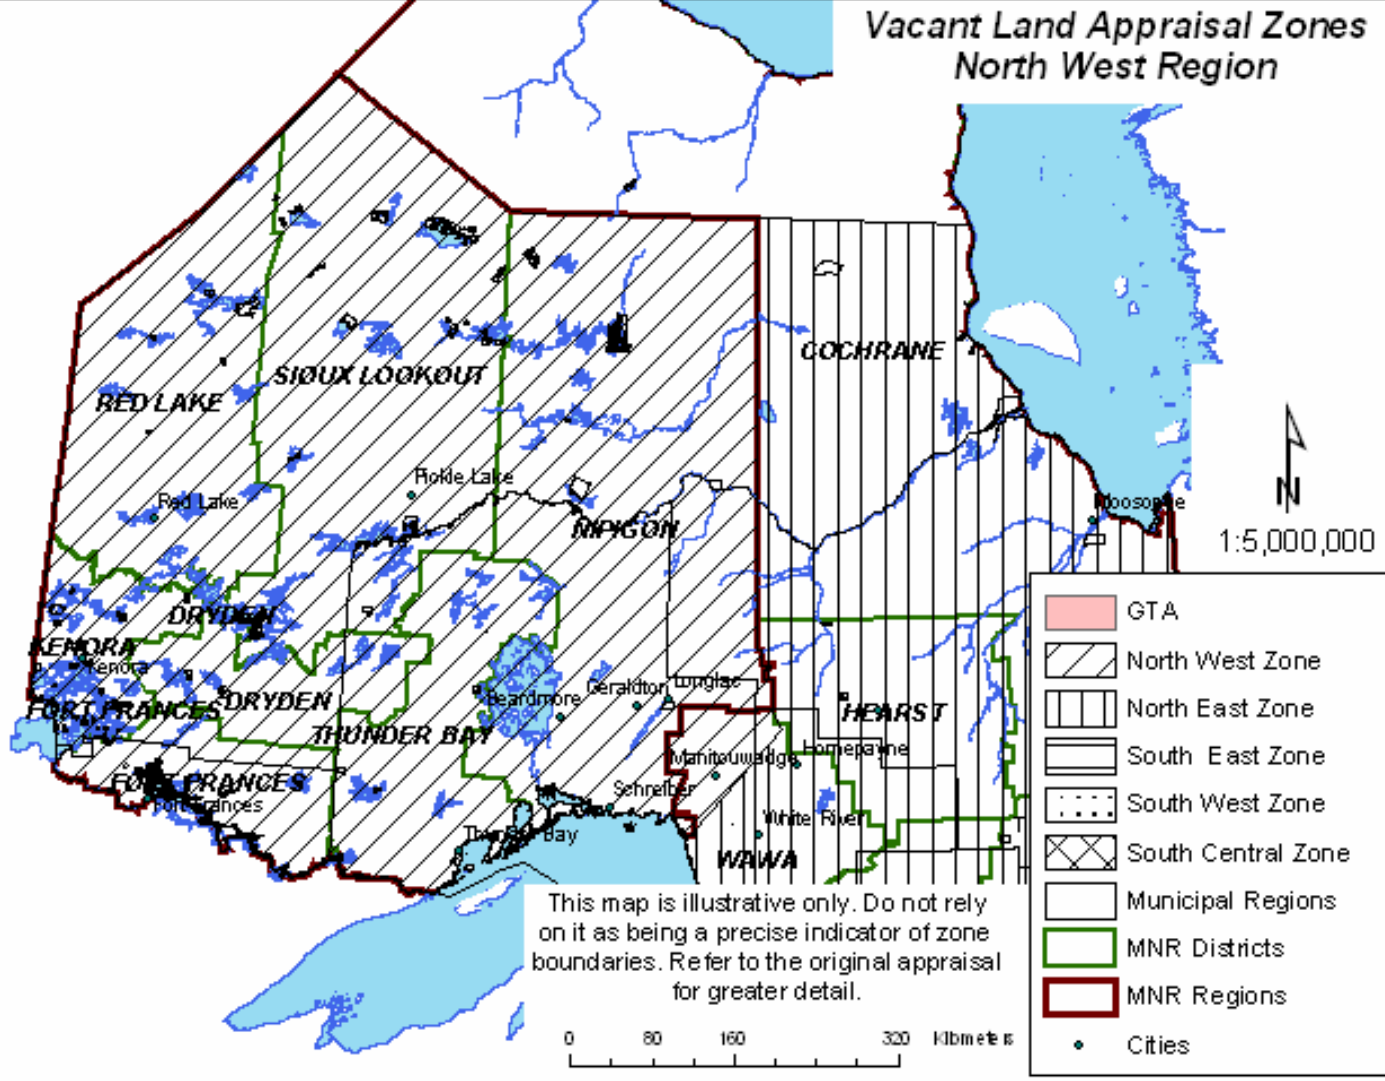

Vacant Land Appraisal Zones North West Region

1:5,000,000

-  GTA
-  North West Zone
-  North East Zone
-  South East Zone
-  South West Zone
-  South Central Zone
-  Municipal Regions
-  MNR Districts
-  MNR Regions
-  Cities

This map is illustrative only. Do not rely on it as being a precise indicator of zone boundaries. Refer to the original appraisal for greater detail.

0 80 160 320 Kilometers