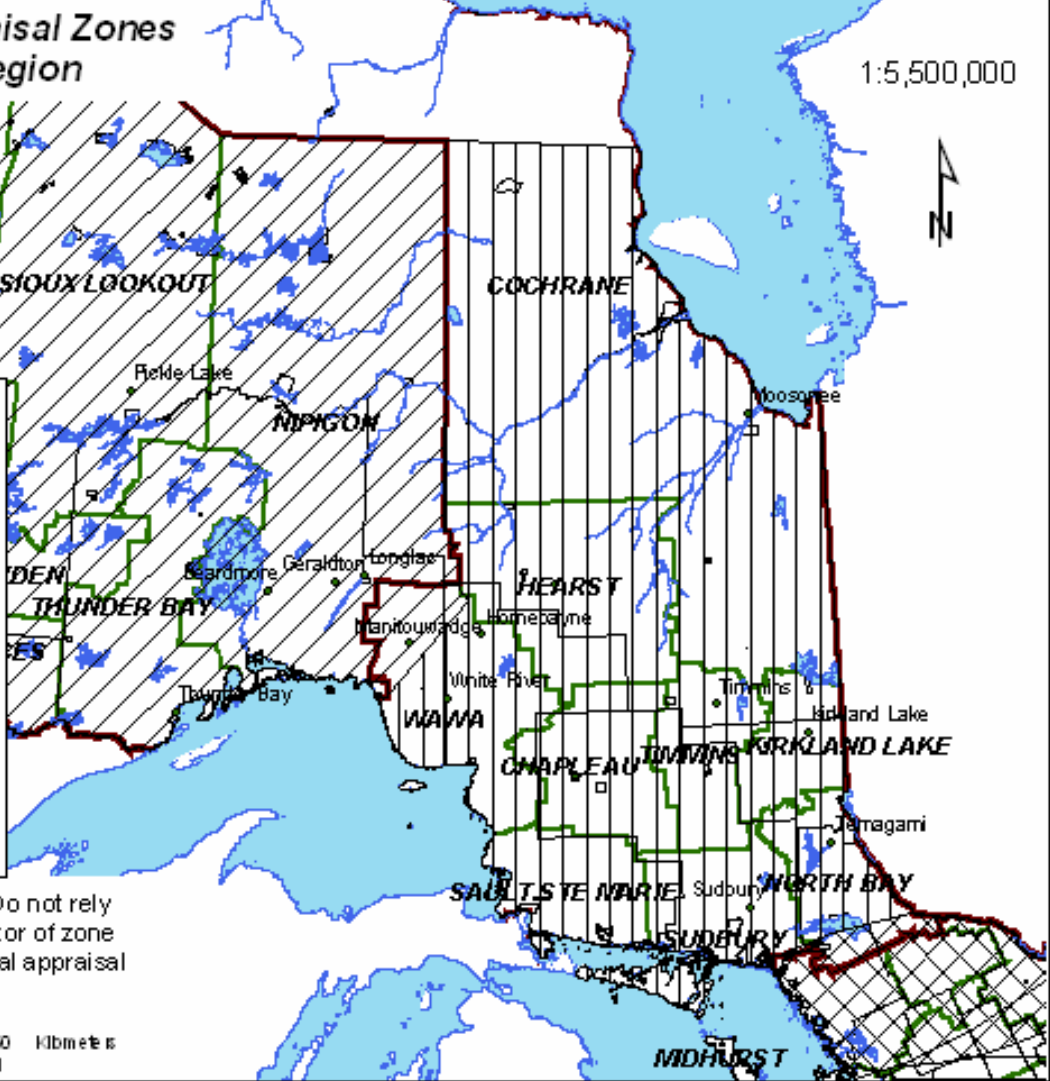

Vacant Land Appraisal Zones North East Region

1:5,500,000

-  GTA
-  North West Zone
-  North East Zone
-  South East Zone
-  South West Zone
-  South Central Zone
-  Municipal Regions
-  MNR Districts
-  MNR Regions
-  Cities

This map is illustrative only. Do not rely on it as being a precise indicator of zone boundaries. Refer to the original appraisal for greater detail.