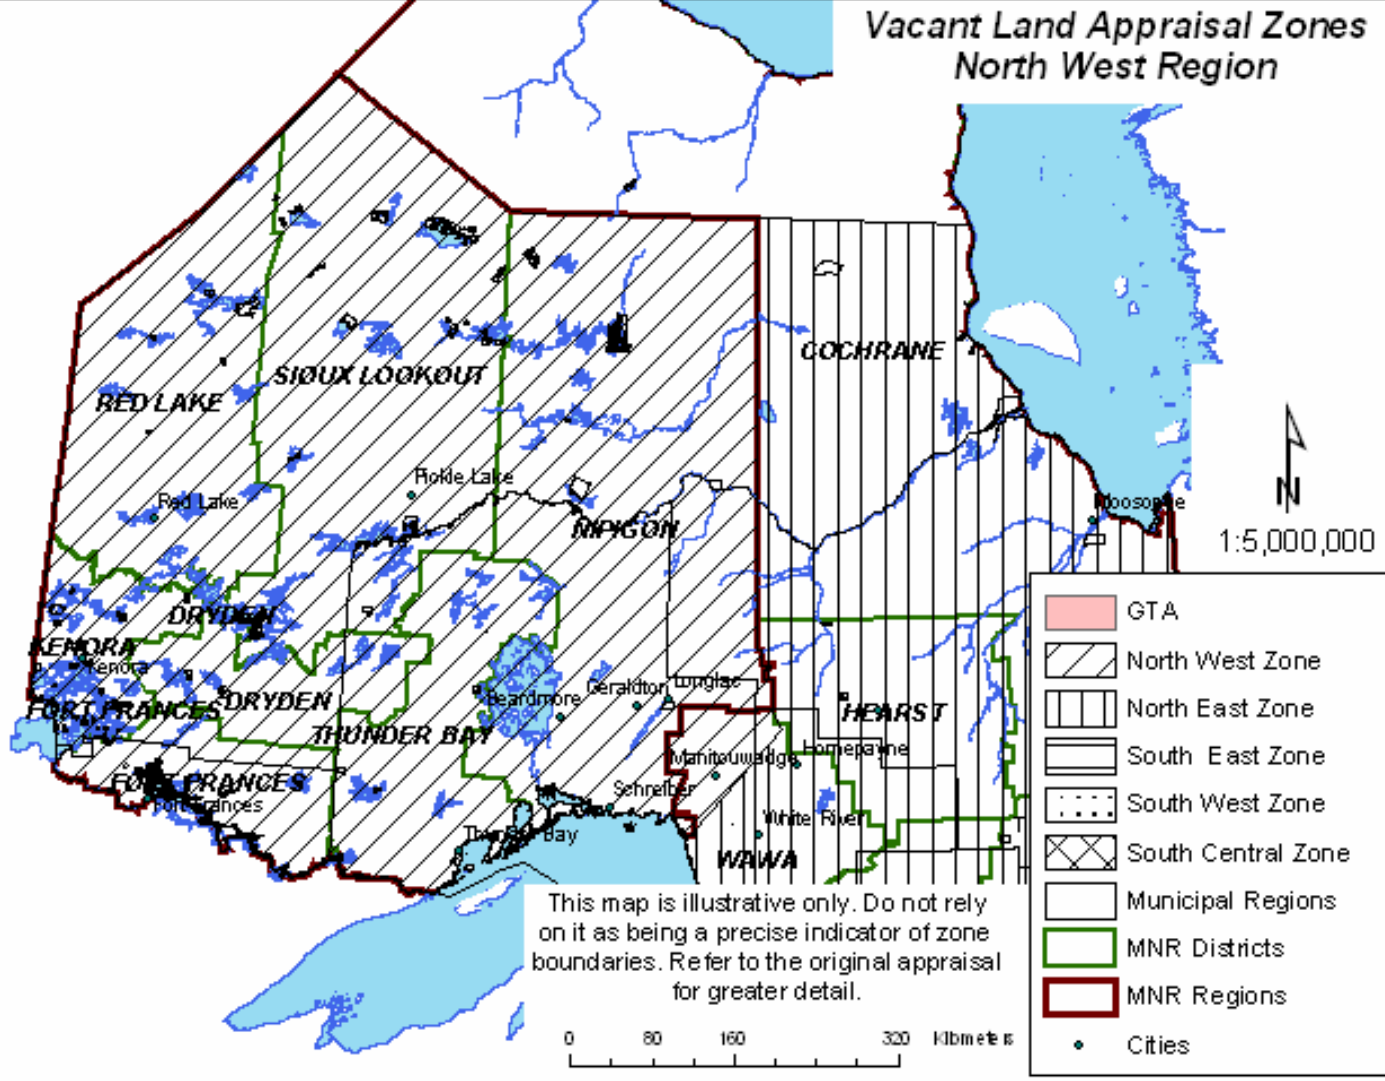

Vacant Land Appraisal Zones North West Region

N
1:5,000,000

-  GTA
-  North West Zone
-  North East Zone
-  South East Zone
-  South West Zone
-  South Central Zone
-  Municipal Regions
-  MNR Districts
-  MNR Regions
-  Cities

This map is illustrative only. Do not rely on it as being a precise indicator of zone boundaries. Refer to the original appraisal for greater detail.

0 80 160 320 Kilometers