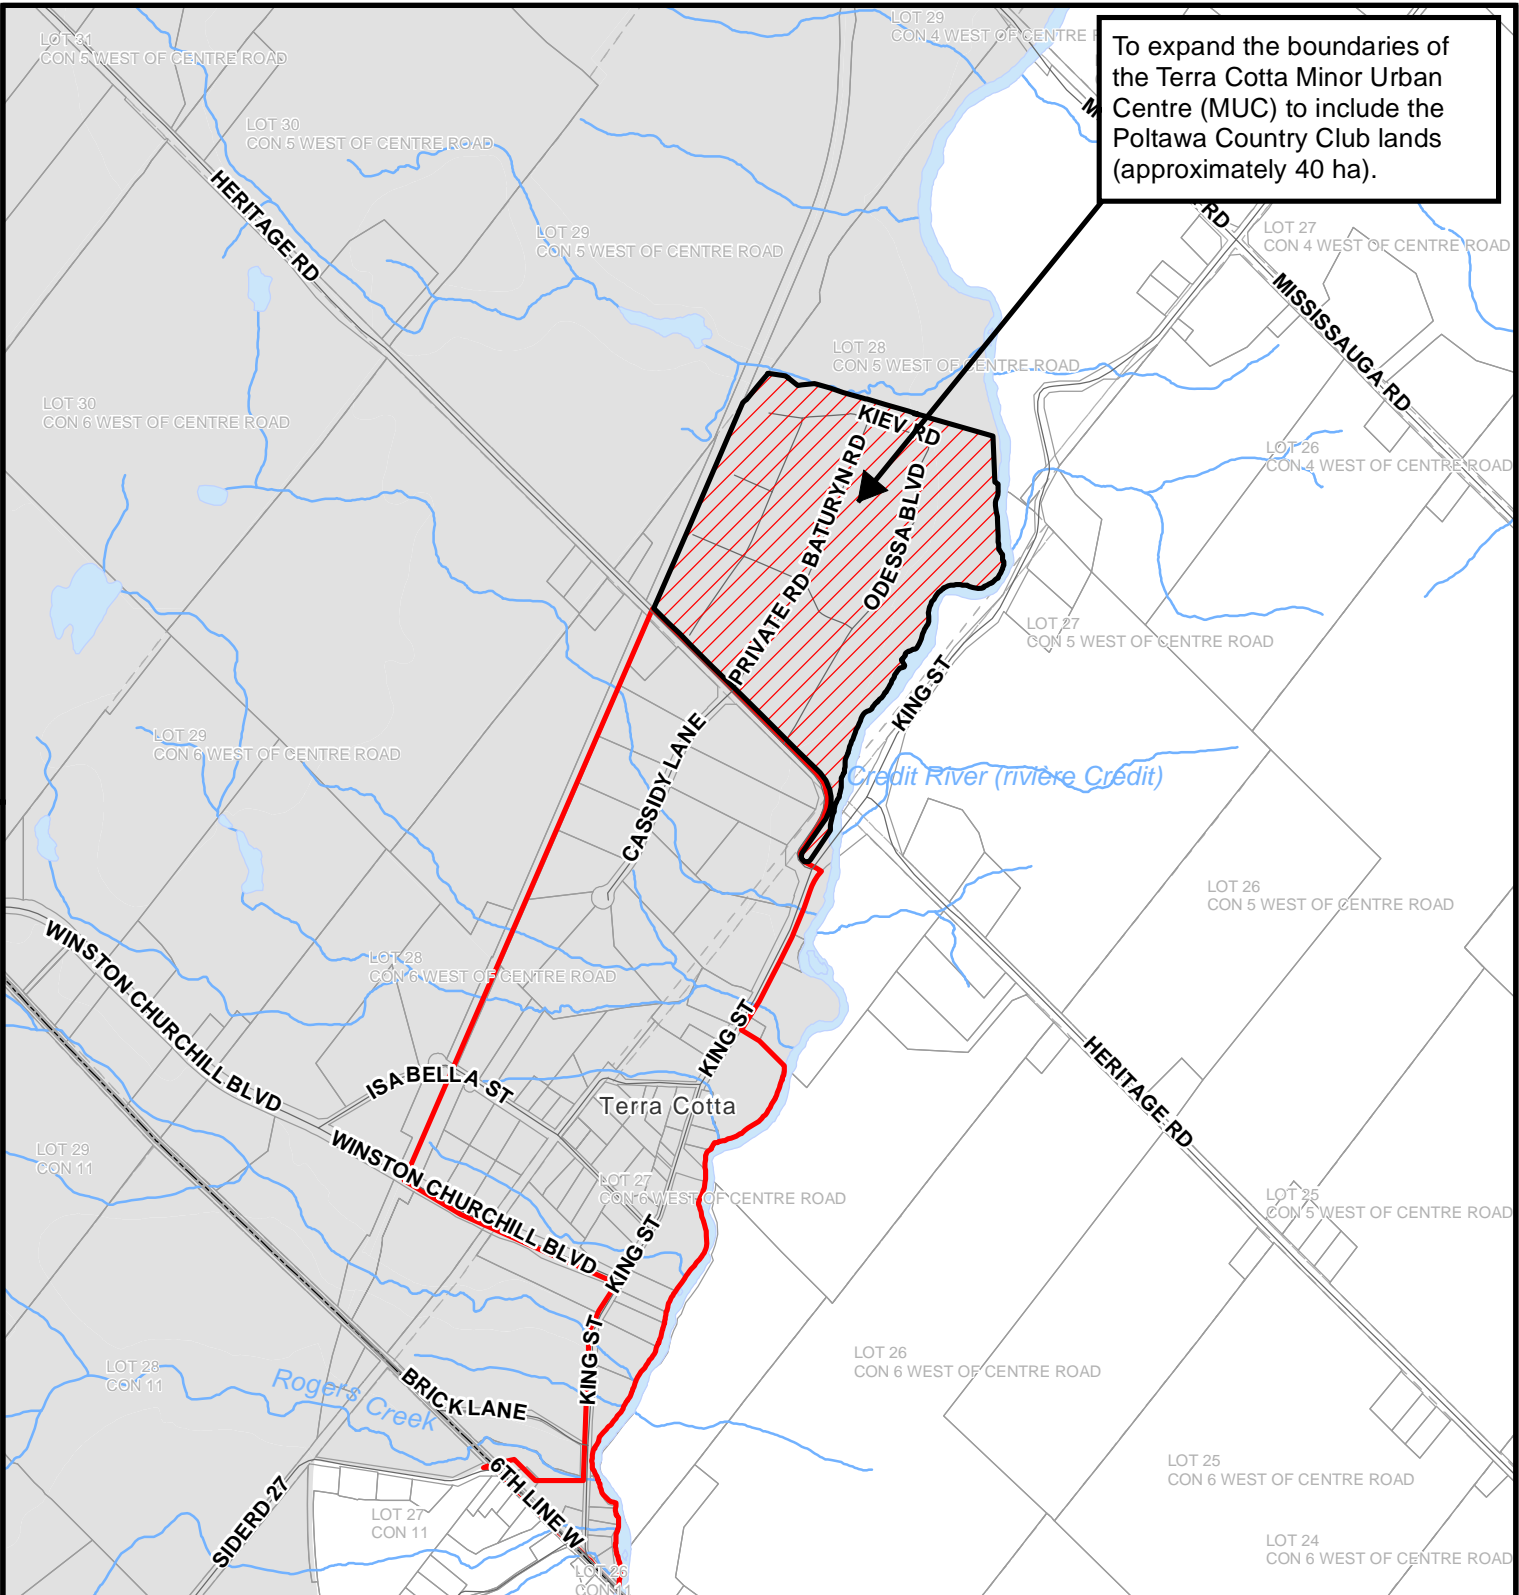

To expand the boundaries of the Terra Cotta Minor Urban Centre (MUC) to include the Poltava Country Club lands (approximately 40 ha).

MAP 10 MAP SHOWING AMENDMENT UA 51

Amendment Area
 Minor Urban Centre
 Niagara Escarpment Plan Area

© 2015 Queen's Printer for Ontario

January 26, 2017