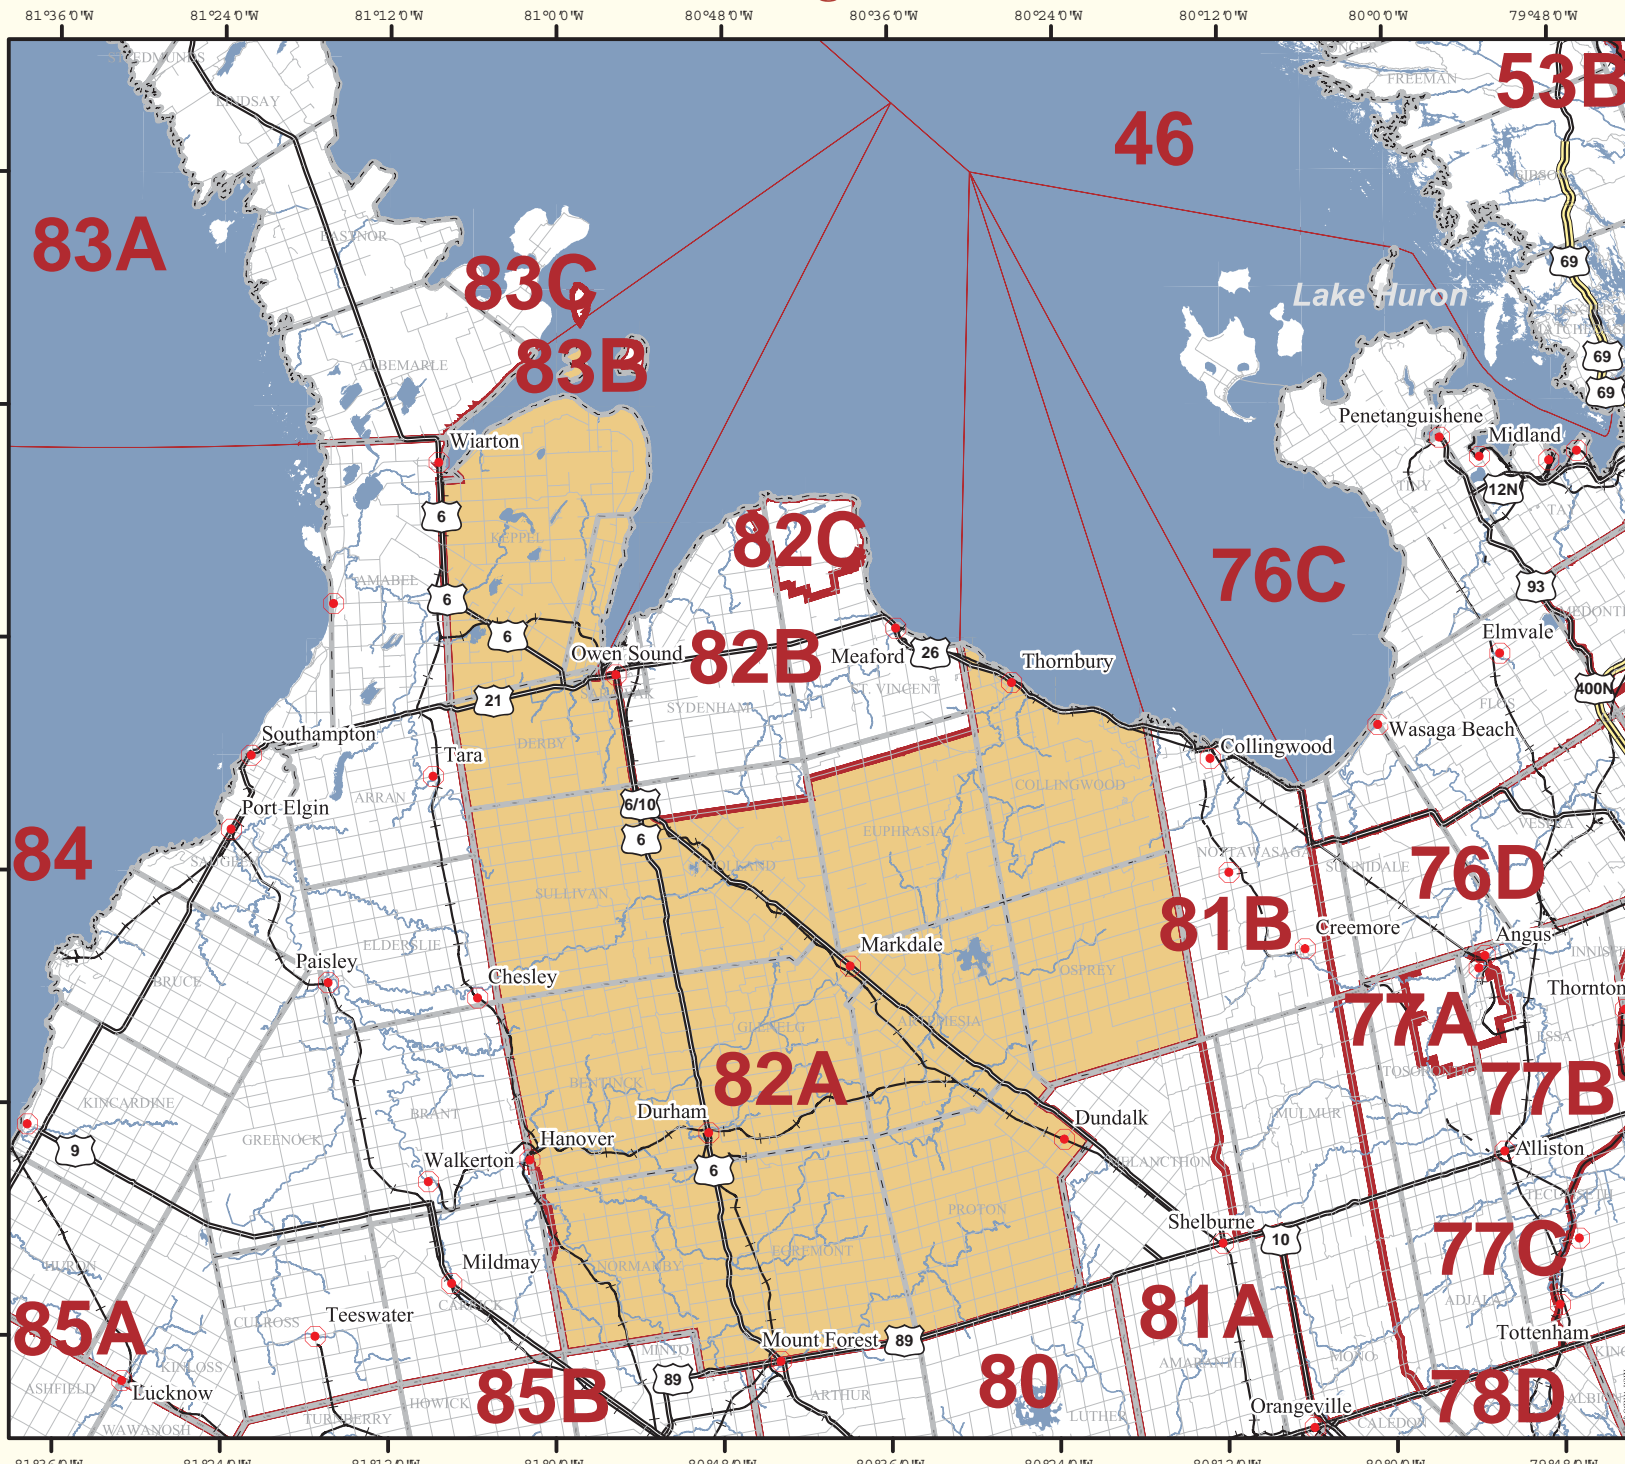

# Wildlife Management Unit - 82A

- Legend**
- Settlements
  - Geographic Township Boundaries
  - Provincial Highway
  - Municipal Highway
  - Local Street/Road
  - Railway
  - Lakes
  - Rivers & Creeks
  - Approximate WMU Boundaries
  - WMU of Interest

© 2007, Queen's Printer for Ontario

This map has been prepared by the Ministry of Natural Resources for information, consultation and discussion purposes only. The Ministry does not guarantee the accuracy or completeness of the contents and assumes no liability for any consequences arising out of anyone's use of, or reliance on, the information depicted.

For information on exact boundaries, contact the Ministry of Natural Resources.